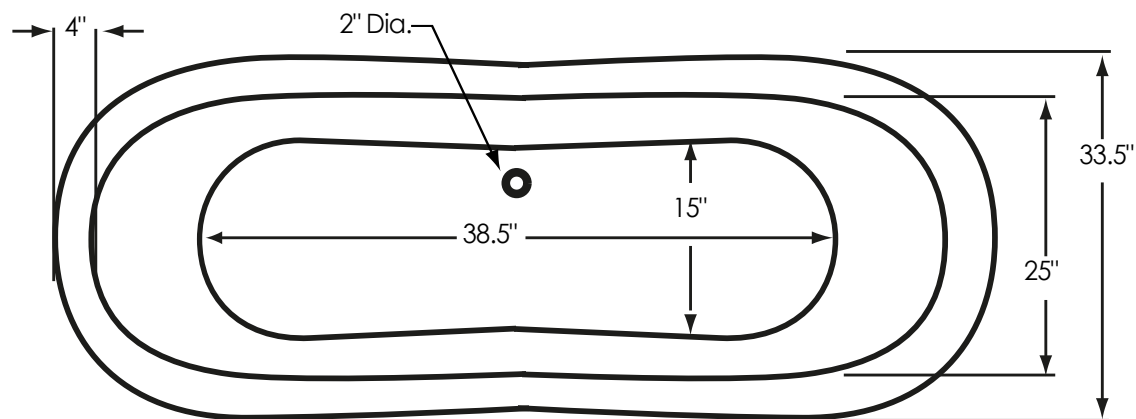

67" Double Slipper Clawfoot

Cj YfU~8}a Ybgjcbg
 67" L x 33" W x 28" H
 7 UdUWm 44 Gallons
 8fmk YI \h 905 lbs.
 :i ~K YI \h 472 lbs.

Notes: Please measure your actual product for rough-in details. All product dimensions have a tolerance of $\pm 1/2"$. Install this product according to the installation instructions.