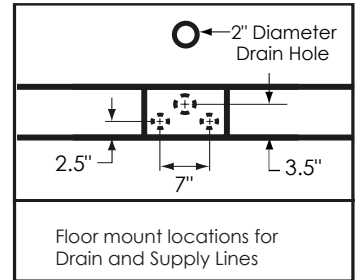

67" Double Slipper Clawfoot

Cj YfU~8}a Ybgjcbg
 67" L x 33" W x 28" H
 7 UdUWm 44 Gallons
 8fmk YI \h 905 lbs.
 :i ~K YI \h 472 lbs.

Notes: Please measure your actual product for rough-in details. All product dimensions have a tolerance of $\pm 1/2"$. Install this product according to the installation instructions.