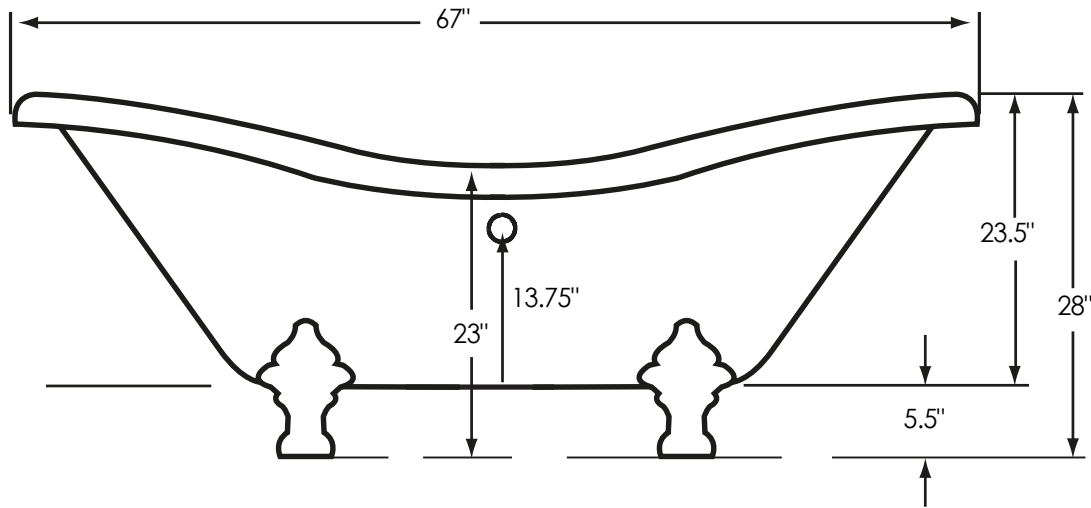

67" Double Slipper Clawfoot

Cj YfU~8}a Ybgjcbg
 67" L x 33" W x 28" H
 7 UdUWm 44 Gallons
 8fmk YI \h 905 lbs.
 :i ~K YI \h 472 lbs.

Notes: Please measure your actual product for rough-in details. All product dimensions have a tolerance of $\pm 1/2"$. Install this product according to the installation instructions.