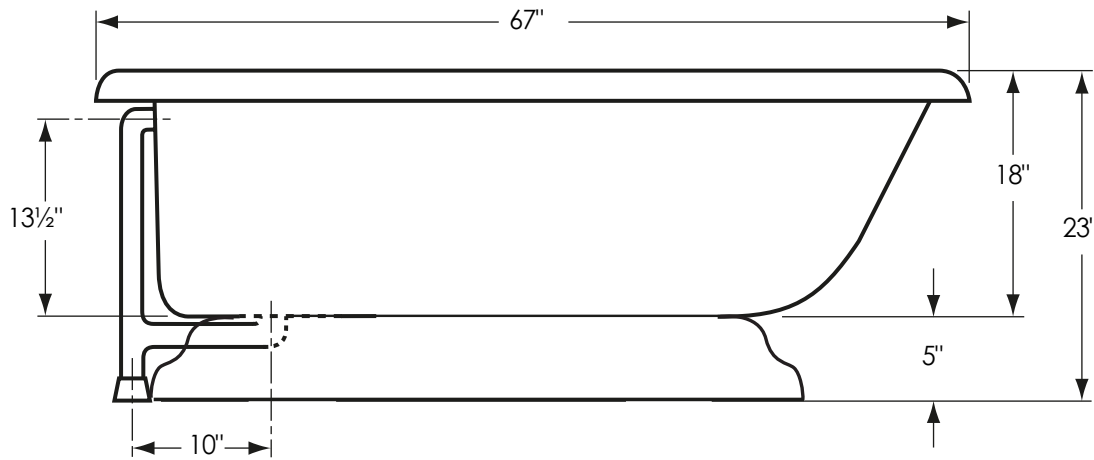

67" Classic Pedestal

C j Y f U ~ 8 j a Y b g c b g ' 67" @ | ' 0 " K 1 ' 23 " < ' 7 U d U W j m ' 40 ; U ~ c b g 8 f m K Y [\ h ' 105 " V g ' : i ~ K Y [\ h 439 " V g ' 8 j a Y b g c b g g c k b \ U j Y U t c Y f U b W c Z - 1 / 2 " 8 j a Y b g c b g g c k b b c h t c g W Y "

Notes: Please measure your actual product for rough-in details. All product dimensions have a tolerance of $\pm 1/2"$. Install this product according to the installation instructions.
 American Bath Factory reserves the right to make revisions without notice to product specifications. For most current specs, visit our site: americanbathfactory.com