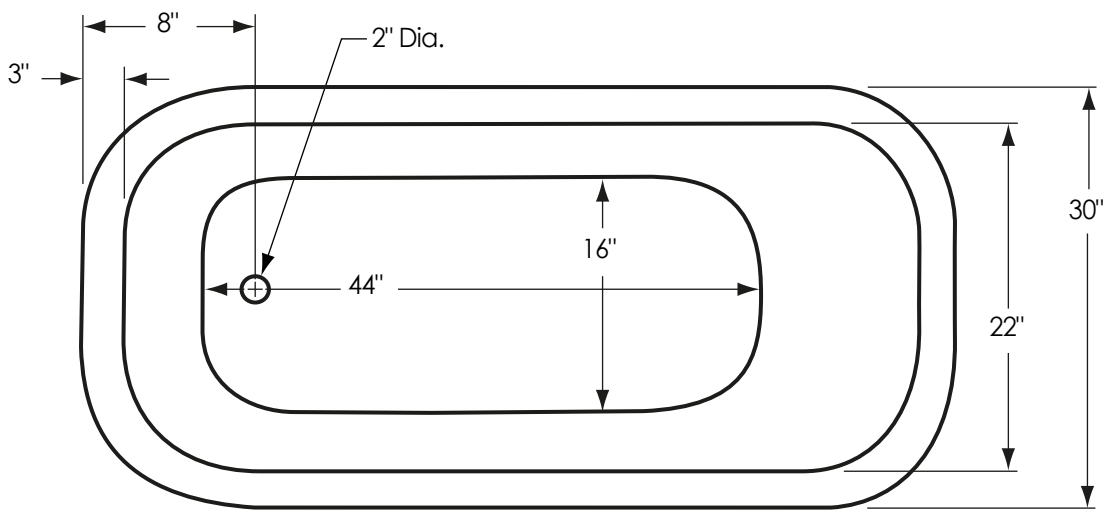

67" Classic Pedestal

C j Y f U ~ 8 j a Y b g c b g ' 67" @ | ' 0 " K 1 ' 23 " < ' 7 U d U W j m ' 40 ; U ~ c b g 8 f m K Y [\ h ' 105 " V g ' : i ~ K Y [\ h 439 " V g ' 8 j a Y b g c b g g c k b \ U j Y U t c Y f U b W c Z - 1 / 2 " 8 j a Y b g c b g g c k b b c h t c g W Y "

Notes: Please measure your actual product for rough-in details. All product dimensions have a tolerance of $\pm 1/2"$. Install this product according to the installation instructions.
 American Bath Factory reserves the right to make revisions without notice to product specifications. For most current specs, visit our site: americanbathfactory.com