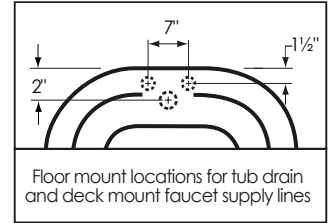

67" Classic Pedestal

C j Y f U ~ 8 j a Y b g c b g ' 67" @ | ' 0 " K 1 ' 23 " < ' 7 U d U W j m ' 40 ; U ~ c b g 8 f m K Y [\ h ' 105 " V g ' : i ~ K Y [\ h 439 " V g ' 8 j a Y b g c b g g c k b \ U j Y U t c Y f U b W c Z - 1 / 2 " 8 j a Y b g c b g g c k b b c h t c g W Y "

Notes: Please measure your actual product for rough-in details. All product dimensions have a tolerance of $\pm 1/2"$. Install this product according to the installation instructions.
 American Bath Factory reserves the right to make revisions without notice to product specifications. For most current specs, visit our site: americanbathfactory.com