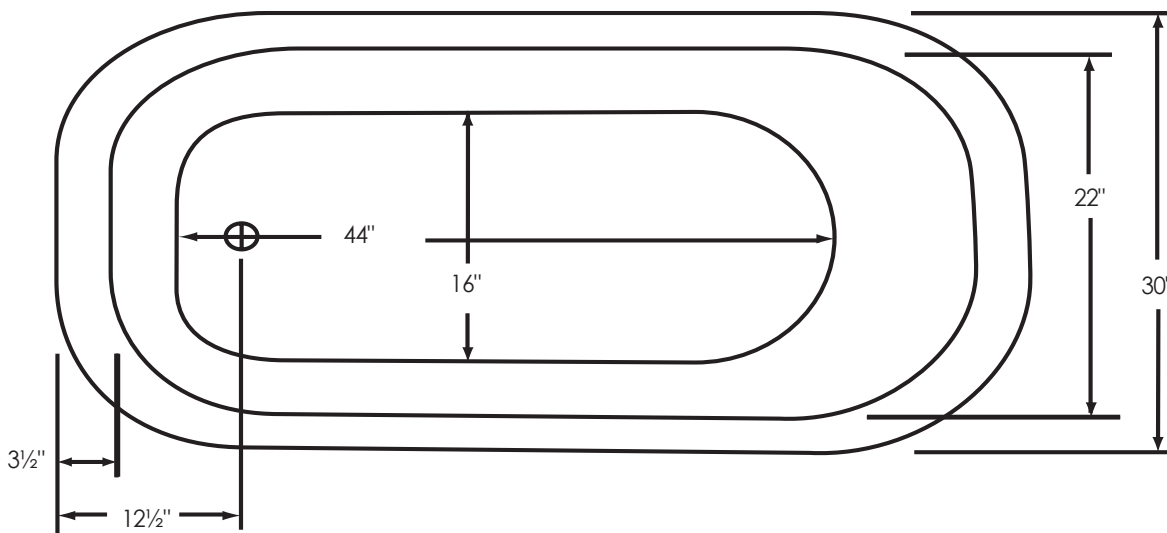

67" Classic Fierro

Overall Dimensions:
67" L x 30" W x 23" H
Capacity: 40 Gallons
Dry Weight: 120 lbs.
Full Weight: 454 lbs.

Dimensions shown have a tolerance of $\pm 1/2"$. Dimensions shown not to scale.

Notes: Please measure your actual product for rough-in details. All product dimensions have a tolerance of $\pm 1/2"$. Install this product according to the installation instructions.

American Bath Factory reserves the right to make revisions without notice to product specifications. For most current specs, visit our site: americanbathfactory.com