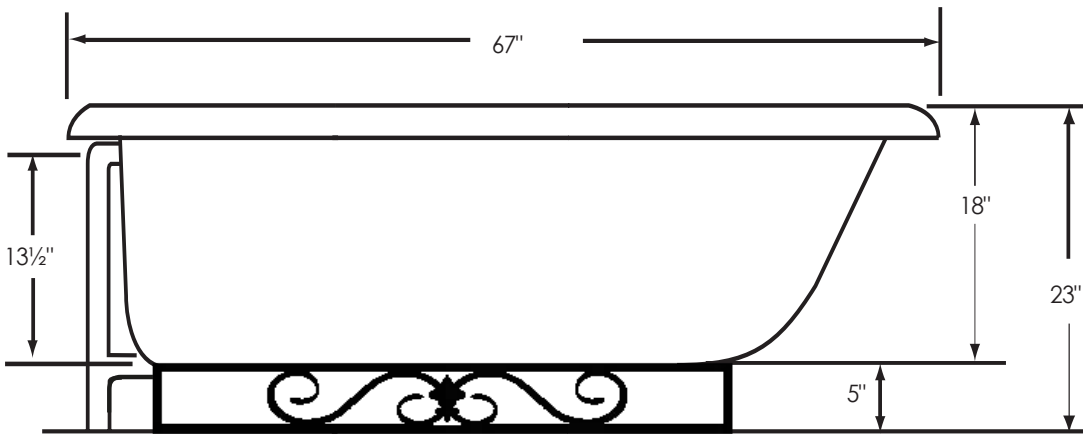

67" Classic Fierro

Overall Dimensions:
67" L x 30" W x 23" H
Capacity: 40 Gallons
Dry Weight: 120 lbs.
Full Weight: 454 lbs.

Dimensions shown have a tolerance of $\pm 1/2"$. Dimensions shown not to scale.

Notes: Please measure your actual product for rough-in details. All product dimensions have a tolerance of $\pm 1/2"$. Install this product according to the installation instructions.

American Bath Factory reserves the right to make revisions without notice to product specifications. For most current specs, visit our site: americanbathfactory.com