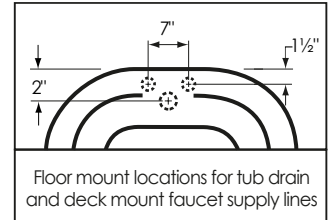

67" Classic Fierro

Overall Dimensions:
67" L x 30" W x 23" H
Capacity: 40 Gallons
Dry Weight: 120 lbs.
Full Weight: 454 lbs.

Dimensions shown have a tolerance of $\pm 1/2"$. Dimensions shown not to scale.

Notes: Please measure your actual product for rough-in details. All product dimensions have a tolerance of $\pm 1/2"$. Install this product according to the installation instructions.

American Bath Factory reserves the right to make revisions without notice to product specifications. For most current specs, visit our site: americanbathfactory.com