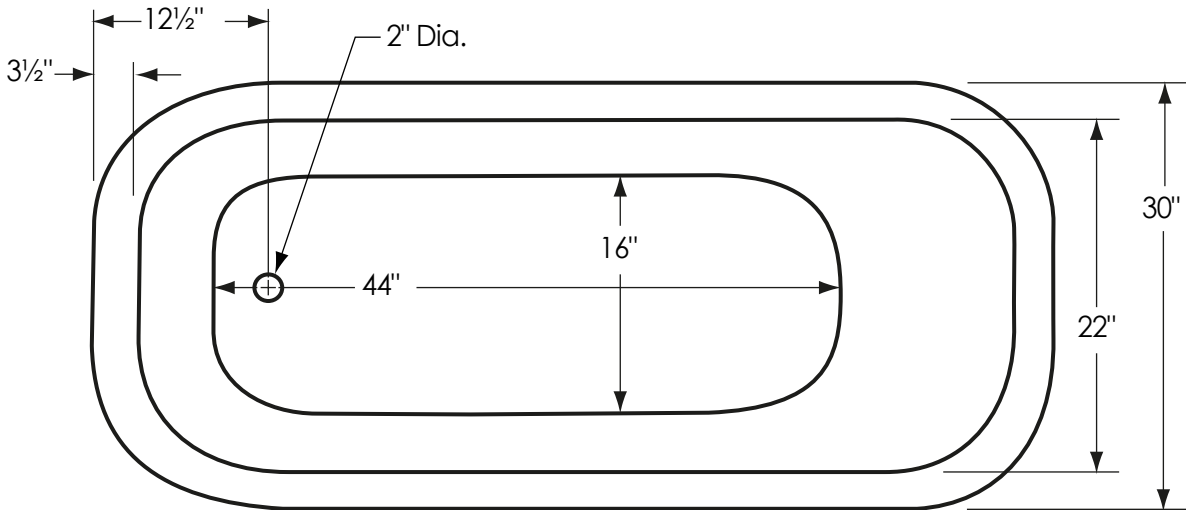

67" Classic Clawfoot

C j YfU~8 ja Ybgc bg'
 67" @ l ' 0" K l ' 23" <
 7 UdUWm'
 40"; U`cbg
 8 fmK Y[] \h'
 120`Vg'
 : i ``K Y[] \h
 454`Vg'

8 ja Ybgc bgg ck b \Uj Y U tc YfU bW' cZ
 -%#&" 8 ja Ybgc bgg ck b bchtr gWUY"

Notes: Please measure your actual product for rough-in details. All product dimensions have a tolerance of $\pm 1/2"$. Install this product according to the installation instructions.
 American Bath Factory reserves the right to make revisions without notice to product specifications. For most current specs, visit our site: americanbathfactory.com