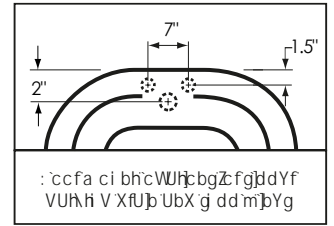

67" Classic Clawfoot

C j YfU~8 ja Ybgc bg'
 67" @ l ' 0" K l ' 23" <
 7 UdUWm'
 40"; U`cbg
 8 fmK Y[] \h'
 120`Vg'
 : i ``K Y[] \h
 454`Vg'

8 ja Ybgc bgg ck b \Uj Y U tc YfU bW' cZ
 -%#&" 8 ja Ybgc bgg ck b bchtr gWUY"

Notes: Please measure your actual product for rough-in details. All product dimensions have a tolerance of $\pm 1/2"$. Install this product according to the installation instructions.
 American Bath Factory reserves the right to make revisions without notice to product specifications. For most current specs, visit our site: americanbathfactory.com