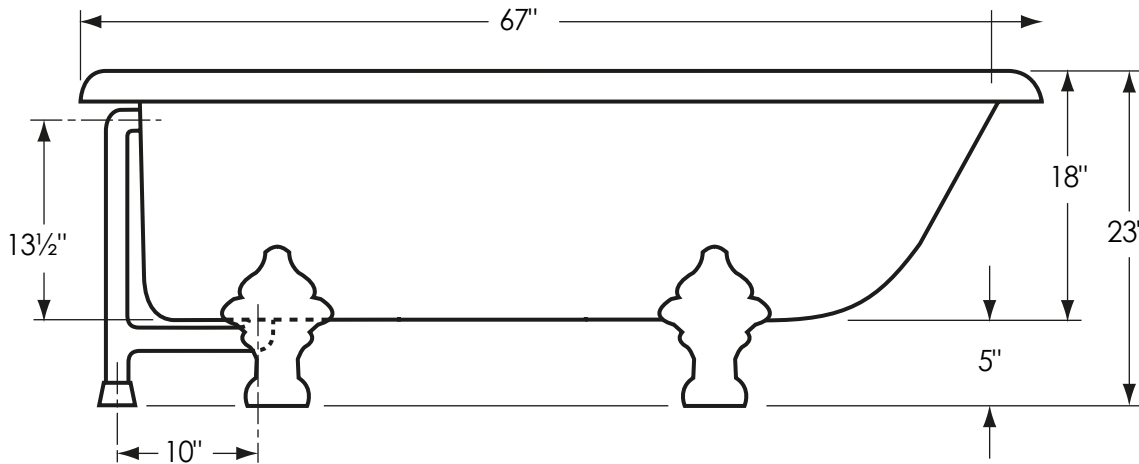

67" Classic Clawfoot

C j YfU~8 ja Ybgc bg'
 67" @ l ' 0" K l ' 23" <
 7 UdUWm'
 40"; U`cbg
 8 fmK Y[] \h'
 120`Vg'
 : i ``K Y[] \h
 454`Vg'

8 ja Ybgc bgg ck b \Uj Y U tc YfU bW' cZ
 -%#&" 8 ja Ybgc bgg ck b bchtr gWUY"

Notes: Please measure your actual product for rough-in details. All product dimensions have a tolerance of $\pm 1/2"$. Install this product according to the installation instructions.
 American Bath Factory reserves the right to make revisions without notice to product specifications. For most current specs, visit our site: americanbathfactory.com