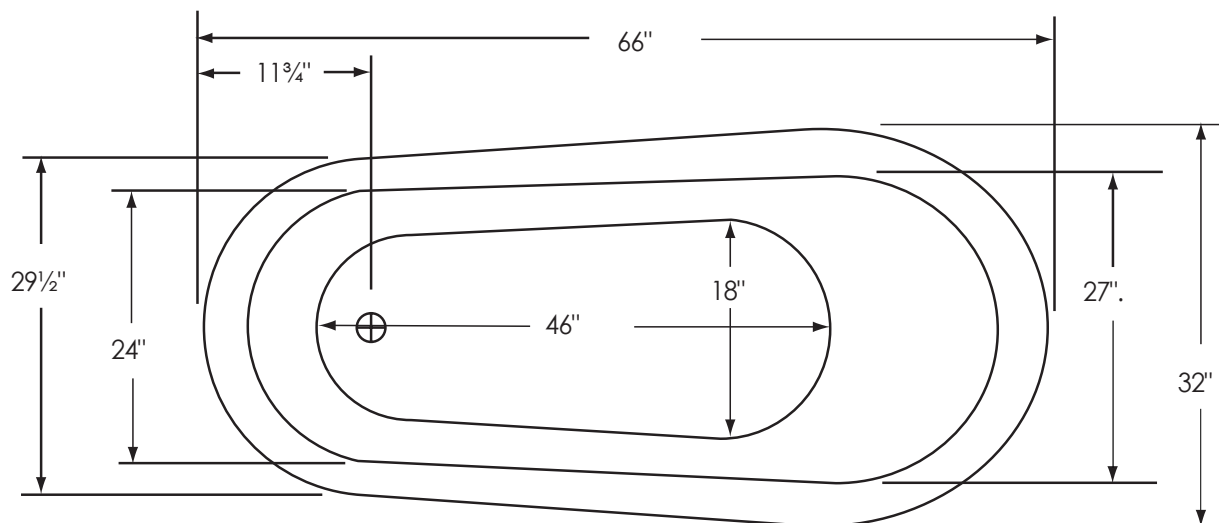

66" Slipper Euro

66 SLIPPER EURO

Overall Dimensions:

66" L x 32" W x 26" H

Capacity:

58 Gallons

Weight:

Dry Weight - 110 lbs.

Full Weight - 594 lbs.

*BATHTUB IS DESIGNED WITHOUT AN OVERFLOW HOLE

Notes: Please measure your actual product for rough-in details. All product dimensions have a tolerance of $\pm 1/2"$. Install this product according to the installation instructions.