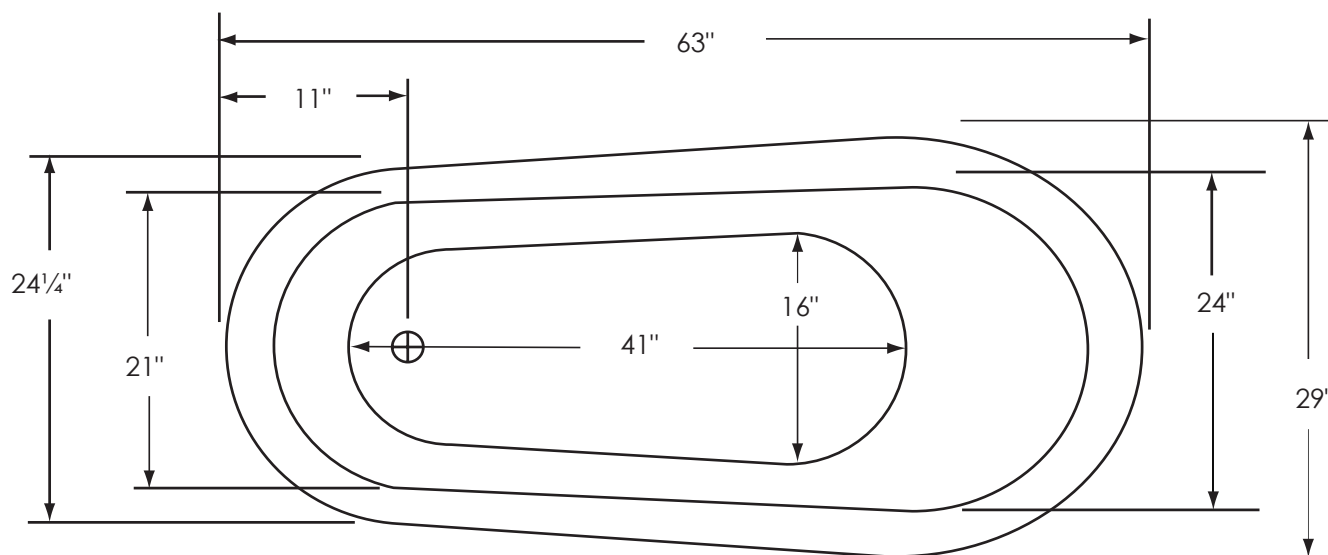

63" Slipper Euro

63 SLIPPER EURO

Overall Dimensions:

63" L x 29" W x 26" H

Capacity:

44 Gallons

Weight:

Dry weight - 105 lbs.

Full weight - 472 lbs.

*BATHTUB IS DESIGNED WITHOUT AN OVERFLOW HOLE

Notes: Please measure your actual product for rough-in details. All product dimensions have a tolerance of $\pm 1/2"$. Install this product according to the installation instructions.