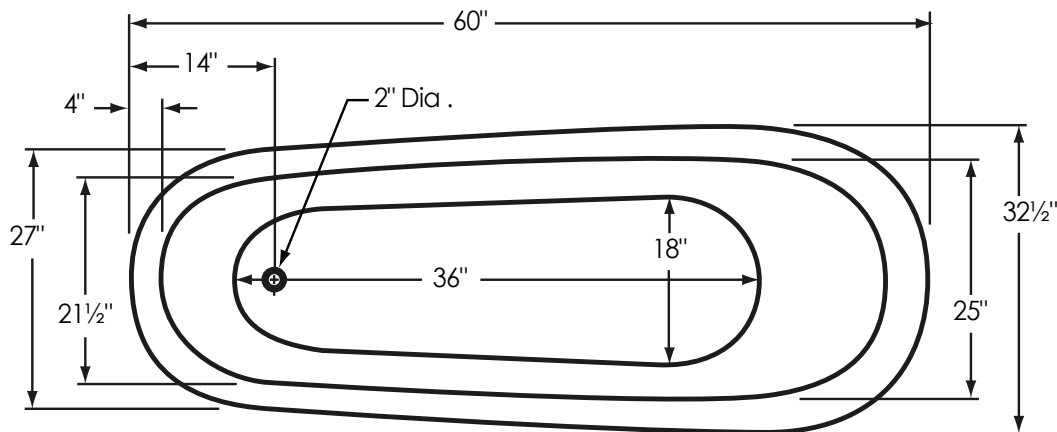

60" Slipper Pedestal

Overall Dimensions:	60" L x 32½" W x 30" H
Capacity:	40 Gallons
Dry Weight:	100 lbs.
Full Weight:	434 lbs.

All measurements are approximate. Dimensions shown have a tolerance of ±½". Dimensions shown not to scale.

Notes: Please measure your actual product for rough-in details. All product dimensions have a tolerance of ±½". Install this product according to the installation instructions.

American Bath Factory reserves the right to make revisions without notice to product specifications. For most current specs, visit our site: americanbathfactory.com