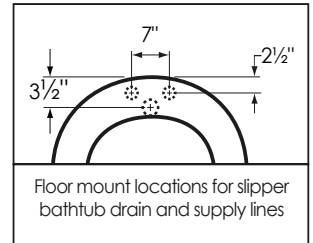

60" Slipper Pedestal

Overall Dimensions:	60" L x 32½" W x 30" H
Capacity:	40 Gallons
Dry Weight:	100 lbs.
Full Weight:	434 lbs.

All measurements are approximate. Dimensions shown have a tolerance of ±½". Dimensions shown not to scale.

Notes: Please measure your actual product for rough-in details. All product dimensions have a tolerance of ±½". Install this product according to the installation instructions.

American Bath Factory reserves the right to make revisions without notice to product specifications. For most current specs, visit our site: americanbathfactory.com