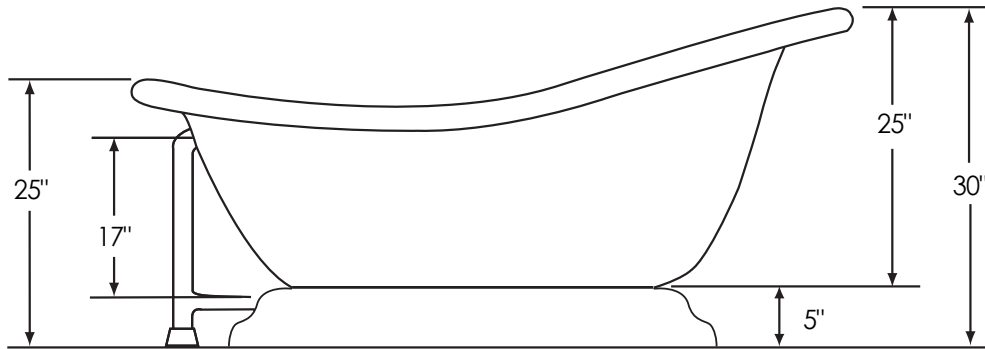

60" Slipper Pedestal

Overall Dimensions:	60" L x 32½" W x 30" H
Capacity:	40 Gallons
Dry Weight:	100 lbs.
Full Weight:	434 lbs.

All measurements are approximate. Dimensions shown have a tolerance of ±½". Dimensions shown not to scale.

Notes: Please measure your actual product for rough-in details. All product dimensions have a tolerance of ±½". Install this product according to the installation instructions.

American Bath Factory reserves the right to make revisions without notice to product specifications. For most current specs, visit our site: americanbathfactory.com