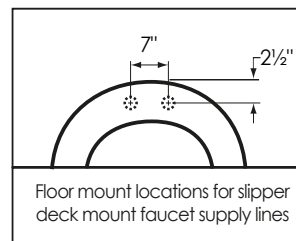

60" Slipper Novel

Overall Dimensions: 60" L x 32½" W x 30" H

Capacity: 40 Gallons

Dry Weight: 100 lbs.

Full Weight: 434 lbs.

All measurements are approximate. Dimensions shown have a tolerance of ±½". Dimensions shown not to scale.

Notes: Please measure your actual product for rough-in details. All product dimensions have a tolerance of ±½". Install this product according to the installation instructions.

American Bath Factory reserves the right to make revisions without notice to product specifications. For most current specs, visit our site: americanbathfactory.com