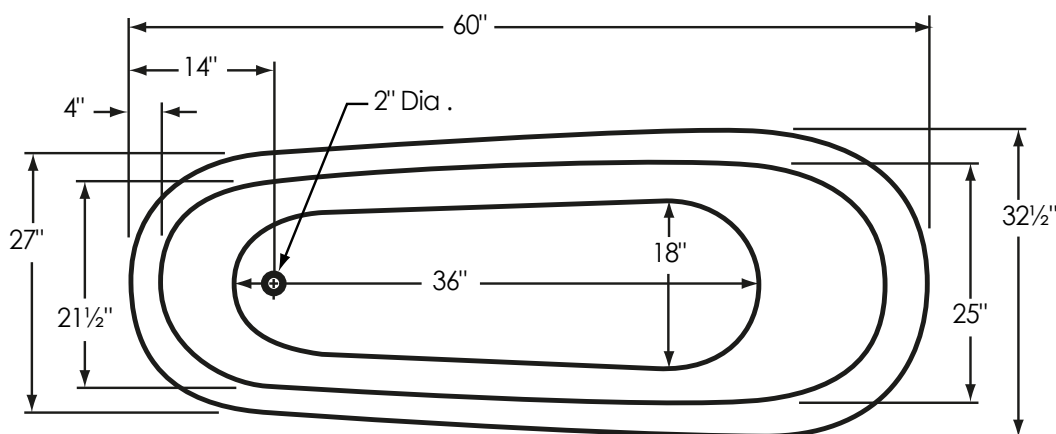

60" Slipper Novel

Overall Dimensions: 60" L x 32½" W x 30" H

Capacity: 40 Gallons

Dry Weight: 100 lbs.

Full Weight: 434 lbs.

All measurements are approximate. Dimensions shown have a tolerance of ±½". Dimensions shown not to scale.

Notes: Please measure your actual product for rough-in details. All product dimensions have a tolerance of ±½". Install this product according to the installation instructions.

American Bath Factory reserves the right to make revisions without notice to product specifications. For most current specs, visit our site: americanbathfactory.com