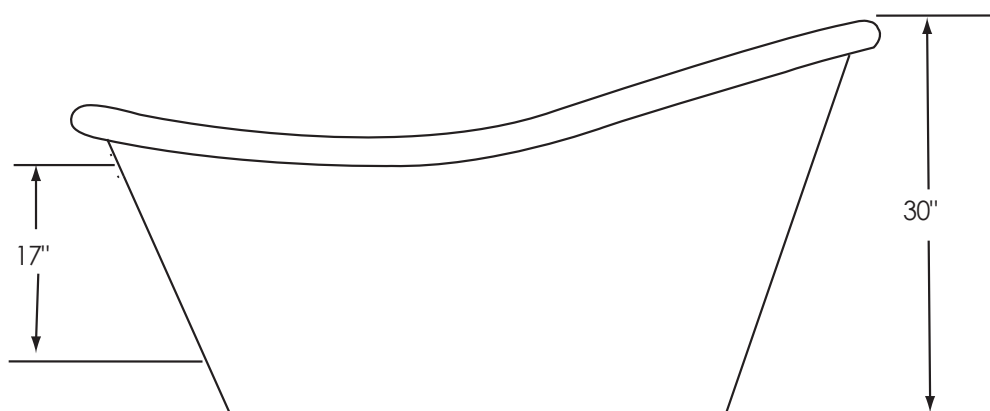

60" Slipper Novel

Overall Dimensions: 60" L x 32½" W x 30" H

Capacity: 40 Gallons

Dry Weight: 100 lbs.

Full Weight: 434 lbs.

All measurements are approximate. Dimensions shown have a tolerance of ±½". Dimensions shown not to scale.

Notes: Please measure your actual product for rough-in details. All product dimensions have a tolerance of ±½". Install this product according to the installation instructions.

American Bath Factory reserves the right to make revisions without notice to product specifications. For most current specs, visit our site: americanbathfactory.com