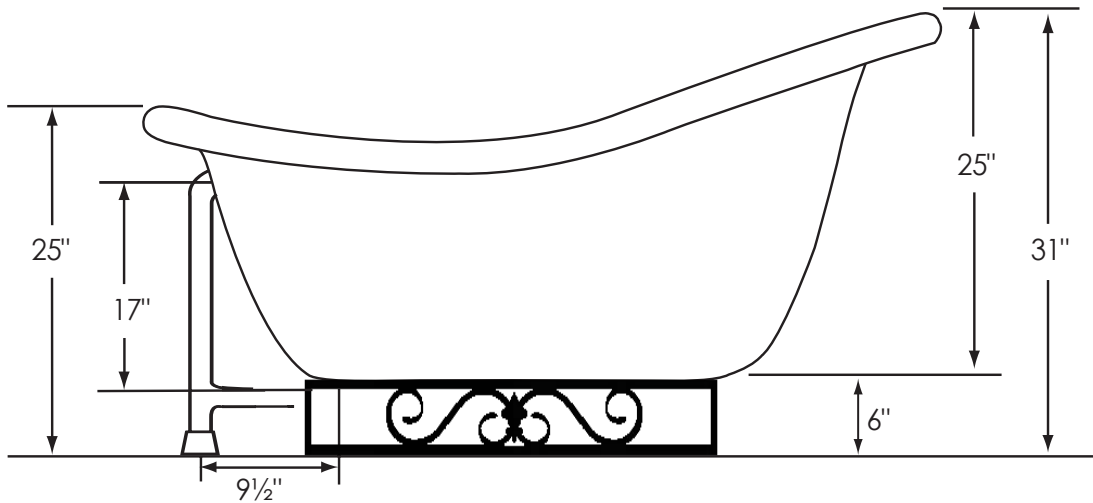

60" Slipper Fierro

Overall Dimensions:	60" L x 32½" W x 31" H
Capacity:	40 Gallons
Dry Weight:	100 lbs.
Full Weight:	434 lbs.

All measurements are approximate. Dimensions shown have a tolerance of ±½". Dimensions shown not to scale.

Notes: Please measure your actual product for rough-in details. All product dimensions have a tolerance of ±½". Install this product according to the installation instructions.

American Bath Factory reserves the right to make revisions without notice to product specifications. For most current specs, visit our site: americanbathfactory.com