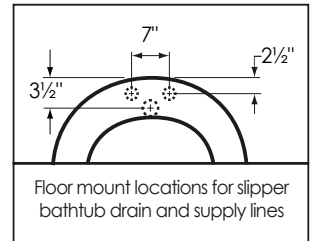

60" Slipper Fierro

Overall Dimensions:	60" L x 32½" W x 31" H
Capacity:	40 Gallons
Dry Weight:	100 lbs.
Full Weight:	434 lbs.

All measurements are approximate. Dimensions shown have a tolerance of ±½". Dimensions shown not to scale.

Notes: Please measure your actual product for rough-in details. All product dimensions have a tolerance of ±½". Install this product according to the installation instructions.

American Bath Factory reserves the right to make revisions without notice to product specifications. For most current specs, visit our site: americanbathfactory.com