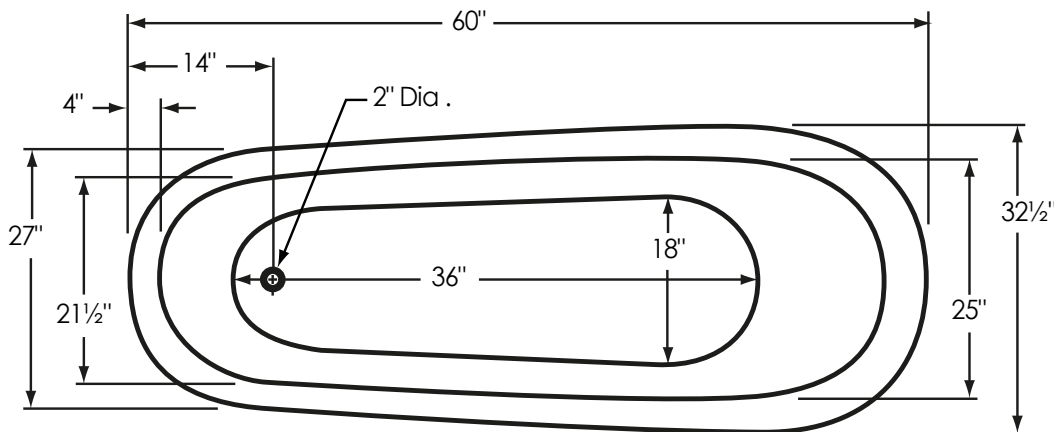

60" Slipper Fierro

Overall Dimensions:	60" L x 32½" W x 31" H
Capacity:	40 Gallons
Dry Weight:	100 lbs.
Full Weight:	434 lbs.

All measurements are approximate. Dimensions shown have a tolerance of ±½". Dimensions shown not to scale.

Notes: Please measure your actual product for rough-in details. All product dimensions have a tolerance of ±½". Install this product according to the installation instructions.

American Bath Factory reserves the right to make revisions without notice to product specifications. For most current specs, visit our site: americanbathfactory.com