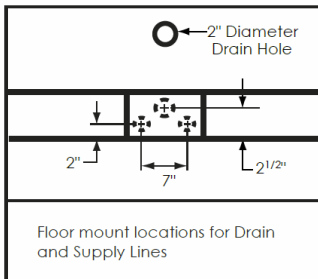

# 60" Double Pedestal

Overall Dimensions: 60"L x 32"W x 23½"H

Capacity: 30 Gallons

Dry Weight = 90 lbs./Full Weight = 340 lbs.

All measurements are approximate. Dimensions shown have a tolerance of +/- 1/2". Dimensions shown not to scale.

**Notes:** Please measure your actual product for rough-in details. All product dimensions have a tolerance of ±1/2". Install this product according to the installation instructions.

American Bath Factory reserves the right to make revisions without notice to product specifications. For most current specs, visit our site: [americanbathfactory.com](http://americanbathfactory.com)