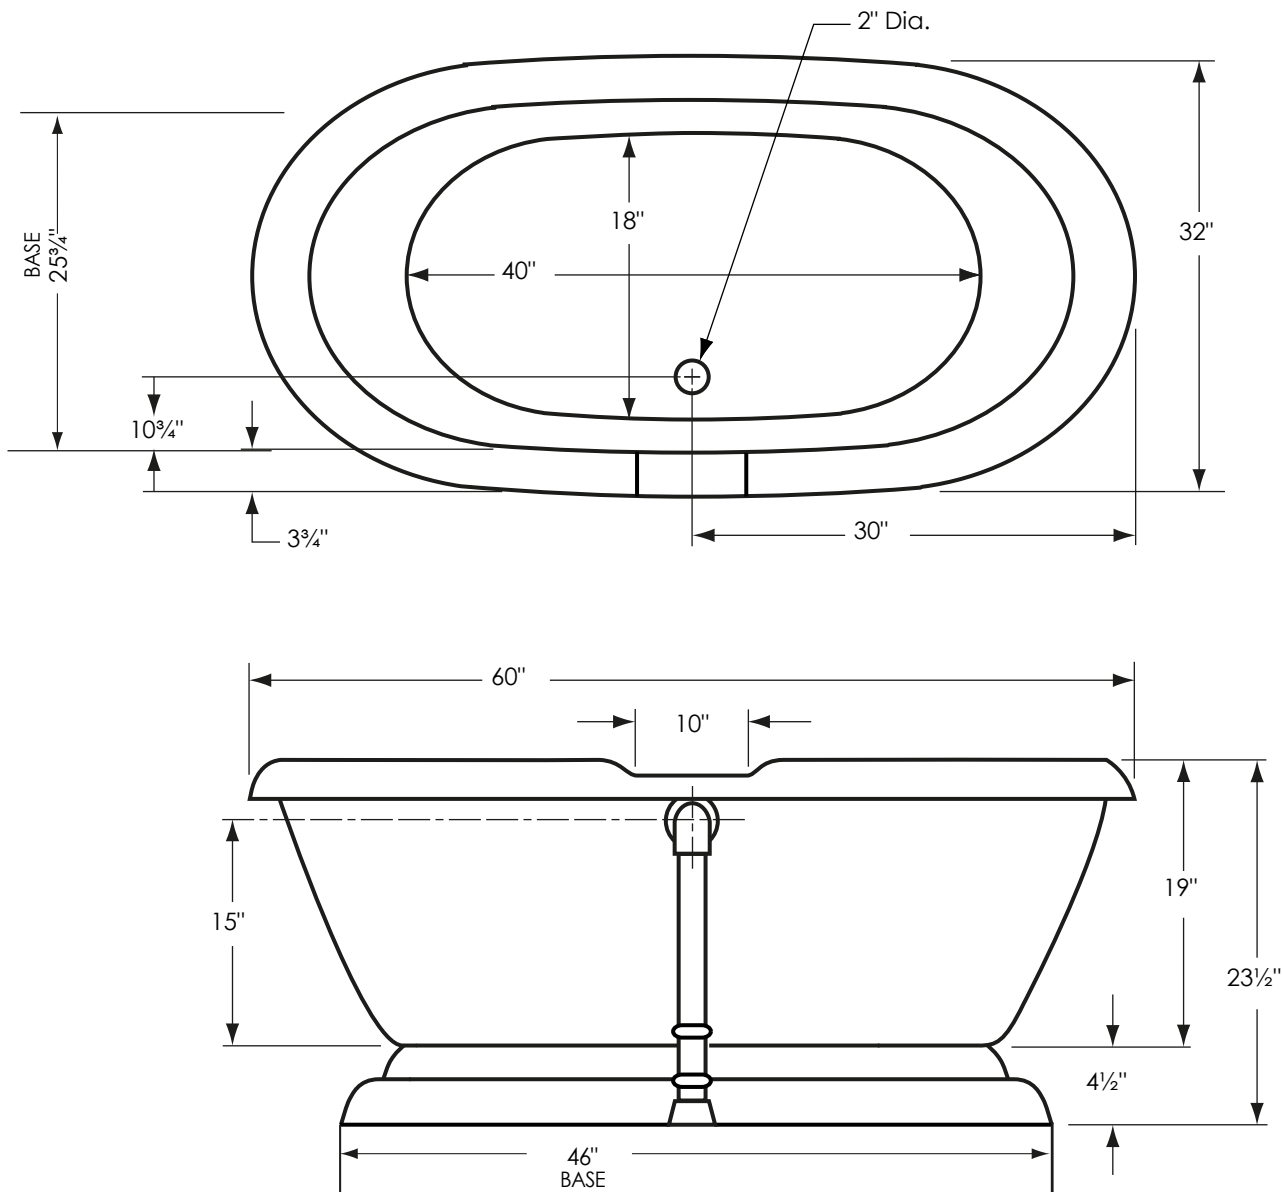

# 60" Double Pedestal

Overall Dimensions: 60"L x 32"W x 23½"H

Capacity: 30 Gallons

Dry Weight = 90 lbs./Full Weight = 340 lbs.

All measurements are approximate. Dimensions shown have a tolerance of +/- 1/2". Dimensions shown not to scale.

**Notes:** Please measure your actual product for rough-in details. All product dimensions have a tolerance of ±1/2". Install this product according to the installation instructions.

American Bath Factory reserves the right to make revisions without notice to product specifications. For most current specs, visit our site: [americanbathfactory.com](http://americanbathfactory.com)