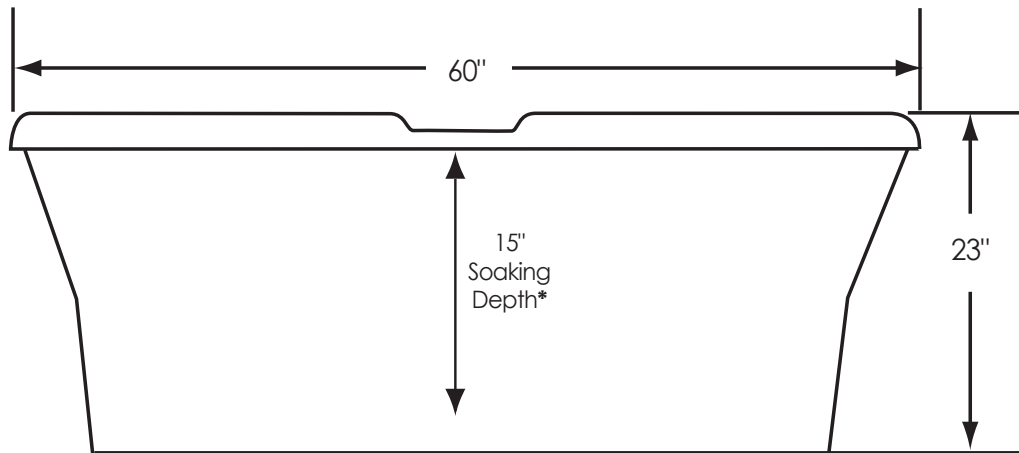

60" Double Novel

60" Double Novel

Overall Dimensions:
60" L x 32" W x 23" H

Capacity:
30 Gallons

Weight:
Dry weight - 100 lbs.
Full weight - 350 lbs.

8 ½" Ybgçbggçck b`Uj Y Uhc YfubW cZ
-½" 8 ½" Ybgçbggçck b bchtrç gWUY"

*BATHTUB IS DESIGNED WITHOUT AN OVERFLOW HOLE

Notes: Please measure your actual product for rough-in details. All product dimensions have a tolerance of $\pm 1/2"$. Install this product according to the installation instructions.