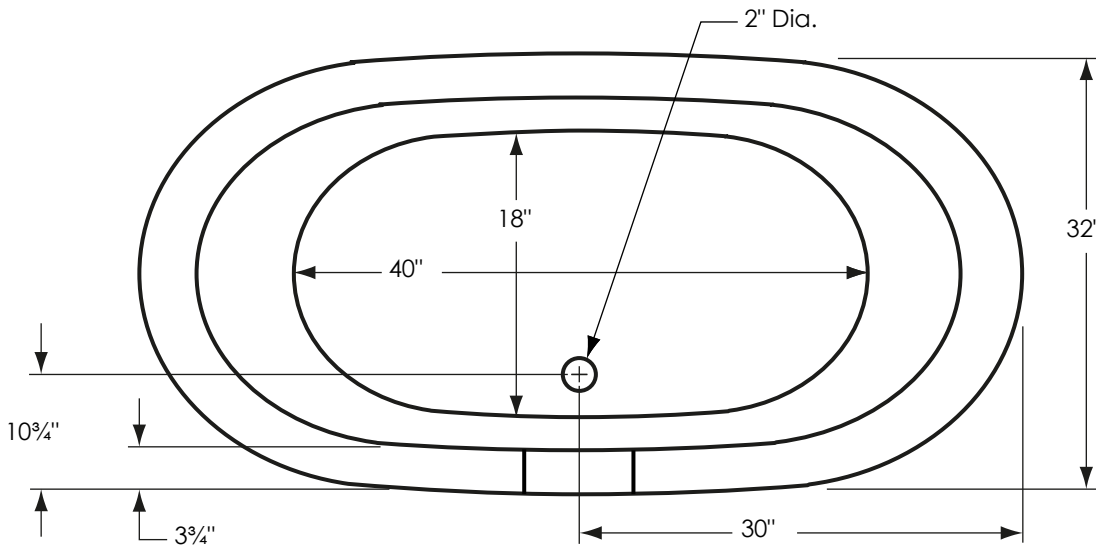

60" Double Novel

60" Double Novel

Overall Dimensions:
60" L x 32" W x 23" H

Capacity:
30 Gallons

Weight:
Dry weight - 100 lbs.
Full weight - 350 lbs.

8 ½" Ybgçbggçck b`Uj Y Uhc YfubW cZ
-½" 8 ½" Ybgçbggçck b bchtrç gWUY"

*BATHTUB IS DESIGNED WITHOUT AN OVERFLOW HOLE

Notes: Please measure your actual product for rough-in details. All product dimensions have a tolerance of $\pm 1/2"$. Install this product according to the installation instructions.