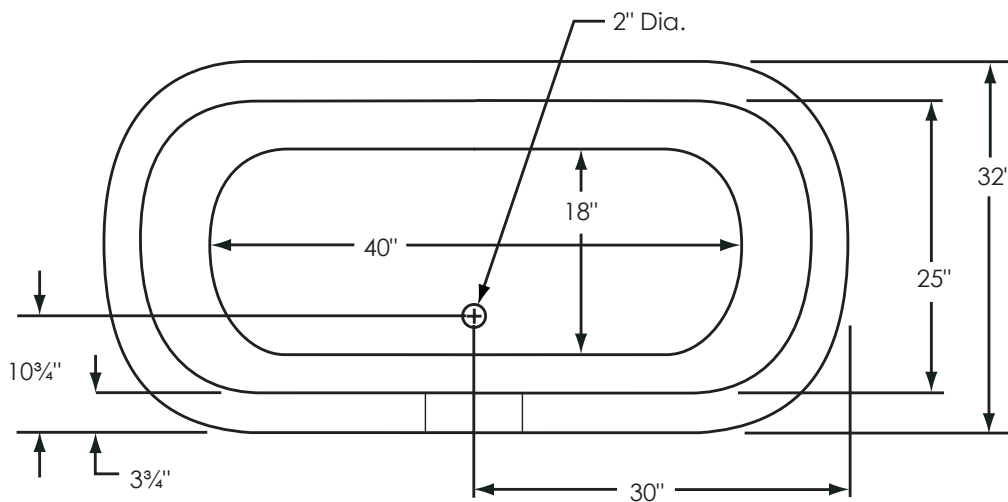

# 60" Double Fierro

<b>Overall Dimensions:</b>	60" L x 32" W x 25" H
<b>Capacity:</b>	30 Gallons
<b>Dry Weight:</b>	100 lbs.
<b>Full Weight:</b>	350 lbs.

All measurements are approximate. Dimensions shown have a tolerance of  $\pm\frac{1}{2}$ ". Dimensions shown not to scale.

**Notes:** Please measure your actual product for rough-in details. All product dimensions have a tolerance of  $\pm\frac{1}{2}$ ". Install this product according to the installation instructions.

American Bath Factory reserves the right to make revisions without notice to product specifications. For most current specs, visit our site: [americanbathfactory.com](http://americanbathfactory.com)