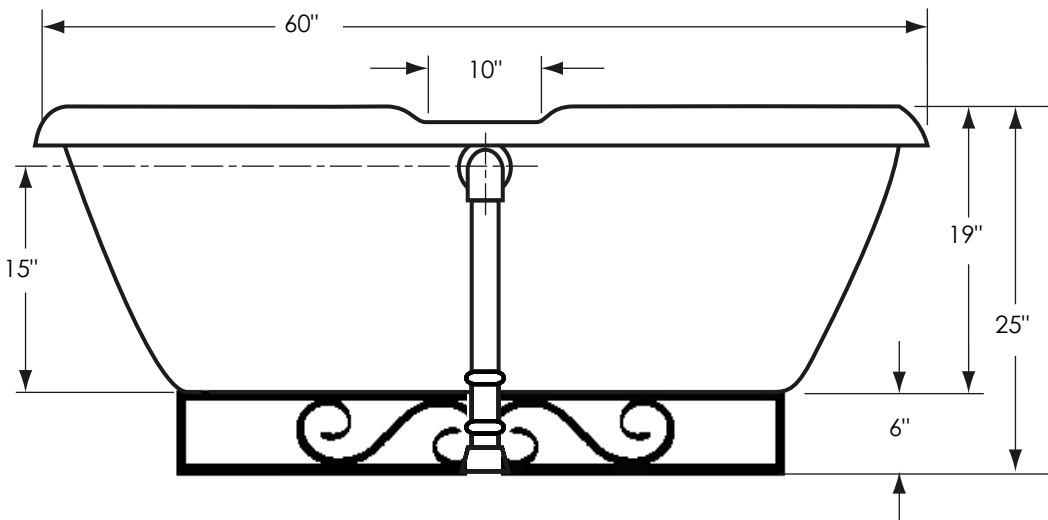

# 60" Double Fierro

<b>Overall Dimensions:</b>	60" L x 32" W x 25" H
<b>Capacity:</b>	30 Gallons
<b>Dry Weight:</b>	100 lbs.
<b>Full Weight:</b>	350 lbs.

All measurements are approximate. Dimensions shown have a tolerance of  $\pm\frac{1}{2}$ ". Dimensions shown not to scale.

**Notes:** Please measure your actual product for rough-in details. All product dimensions have a tolerance of  $\pm\frac{1}{2}$ ". Install this product according to the installation instructions.

American Bath Factory reserves the right to make revisions without notice to product specifications. For most current specs, visit our site: [americanbathfactory.com](http://americanbathfactory.com)