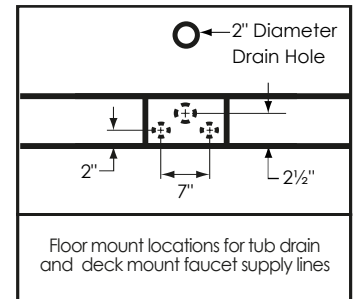

# 60" Double Fierro

<b>Overall Dimensions:</b>	60" L x 32" W x 25" H
<b>Capacity:</b>	30 Gallons
<b>Dry Weight:</b>	100 lbs.
<b>Full Weight:</b>	350 lbs.

All measurements are approximate. Dimensions shown have a tolerance of  $\pm\frac{1}{2}$ ". Dimensions shown not to scale.

**Notes:** Please measure your actual product for rough-in details. All product dimensions have a tolerance of  $\pm\frac{1}{2}$ ". Install this product according to the installation instructions.

American Bath Factory reserves the right to make revisions without notice to product specifications. For most current specs, visit our site: [americanbathfactory.com](http://americanbathfactory.com)