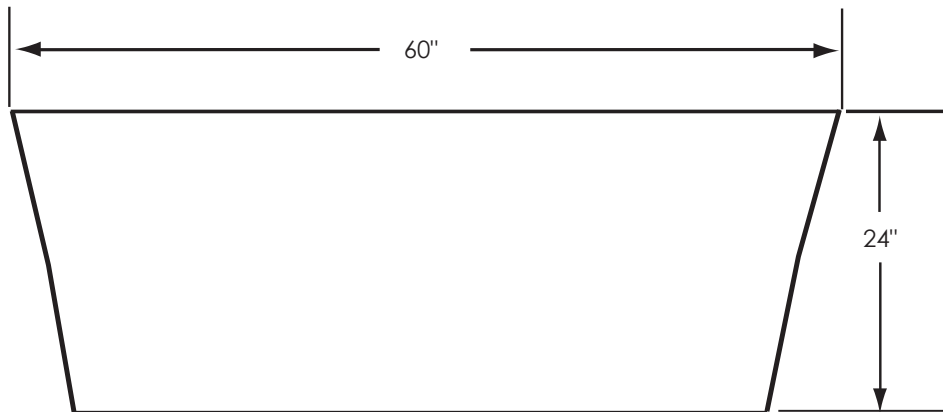

# 60" Double Euro

**Overall Dimensions:**  
60" L x 28" W x 24" H  
**Capacity:**  
40 Gallons  
**Weight:**  
Dry Weight - 110 lbs.  
Full weight - 444 lbs.

8ja Ybgc bgg\ck b \Uj Y U tc YfUbW cZ  
-½" 8ja Ybgc bgg\ck b bchtc gWY"

**Notes:** Please measure your actual product for rough-in details. All product dimensions have a tolerance of  $\pm 1/2"$ . Install this product according to the installation instructions.

American Bath Factory reserves the right to make revisions without notice to product specifications. For most current specs, visit our site: [americanbathfactory.com](http://americanbathfactory.com)