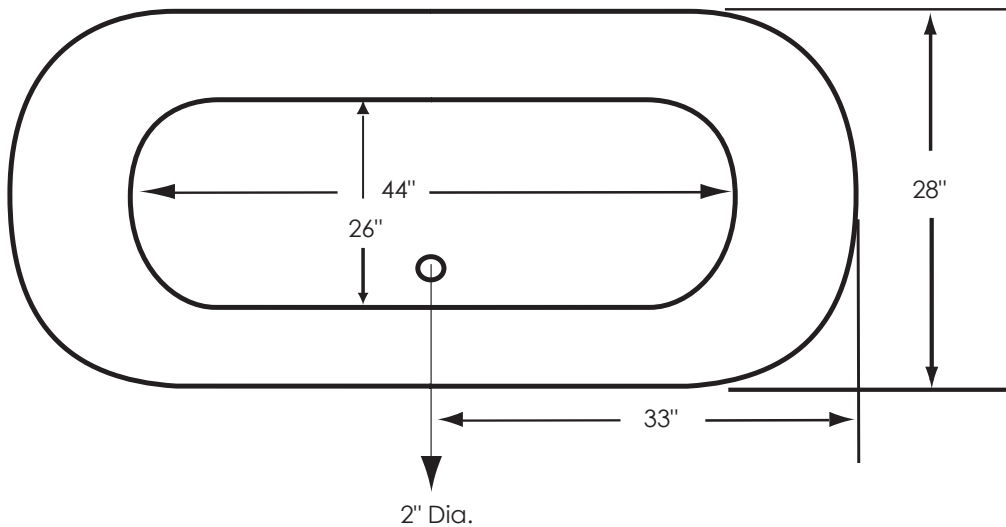

# 60" Double Euro

**Overall Dimensions:**  
60" L x 28" W x 24" H  
**Capacity:**  
40 Gallons  
**Weight:**  
Dry Weight - 110 lbs.  
Full weight - 444 lbs.

8ja Ybgc bgg\ck b \Uj Y U tc YfUbW cZ  
-½" 8ja Ybgc bgg\ck b bchtc gWY"

**Notes:** Please measure your actual product for rough-in details. All product dimensions have a tolerance of  $\pm 1/2"$ . Install this product according to the installation instructions.

American Bath Factory reserves the right to make revisions without notice to product specifications. For most current specs, visit our site: [americanbathfactory.com](http://americanbathfactory.com)