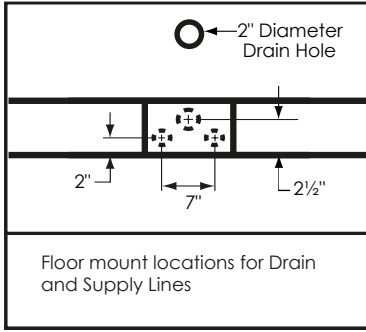

60" Double Clawfoot

Overall Dimensions:	60" L x 32" W x 24" H
Capacity:	30 Gallons
Dry Weight:	95 lbs.
Full Weight:	345 lbs.

All measurements are approximate. Dimensions shown have a tolerance of ±½". Dimensions shown not to scale.

Notes: Please measure your actual product for rough-in details. All product dimensions have a tolerance of ±½". Install this product according to the installation instructions.

American Bath Factory reserves the right to make revisions without notice to product specifications. For most current specs, visit our site: americanbathfactory.com