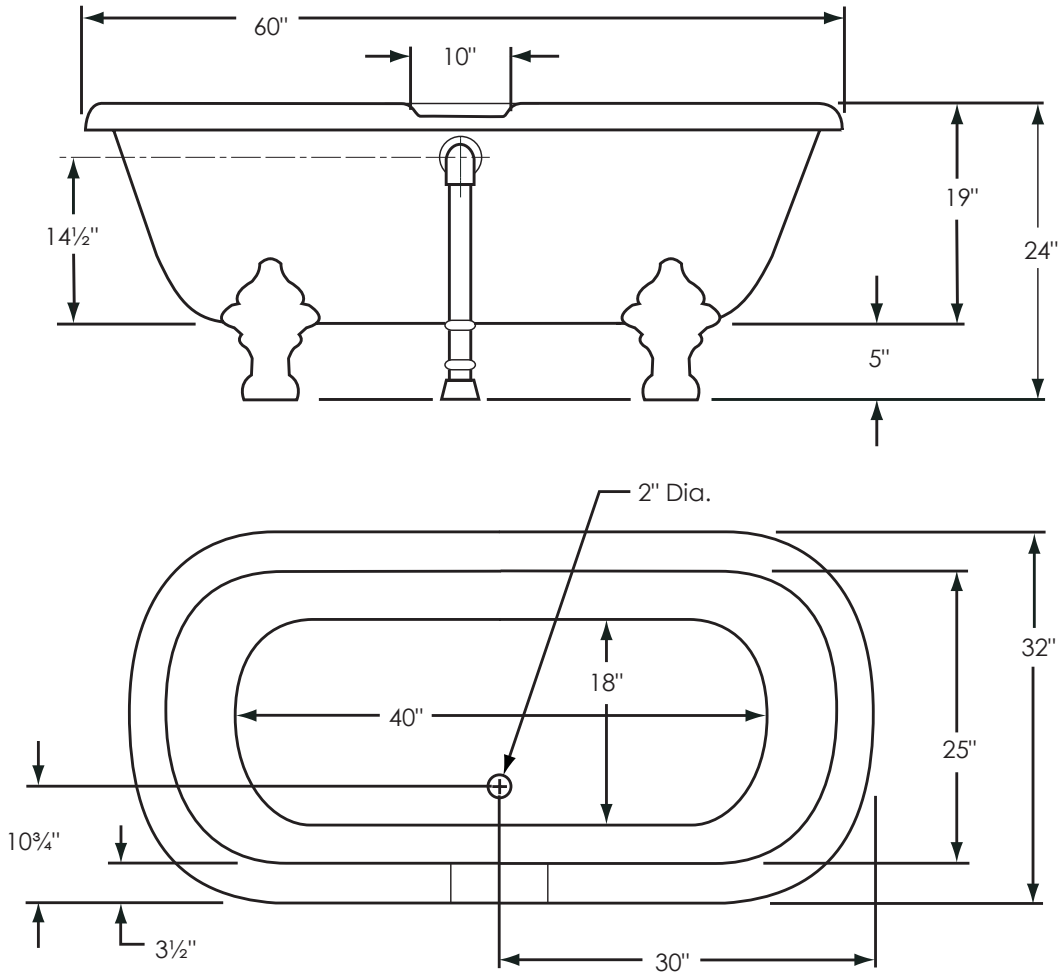

60" Double Clawfoot

Overall Dimensions:	60" L x 32" W x 24" H
Capacity:	30 Gallons
Dry Weight:	95 lbs.
Full Weight:	345 lbs.

All measurements are approximate. Dimensions shown have a tolerance of ±½". Dimensions shown not to scale.

Notes: Please measure your actual product for rough-in details. All product dimensions have a tolerance of ±½". Install this product according to the installation instructions.

American Bath Factory reserves the right to make revisions without notice to product specifications. For most current specs, visit our site: americanbathfactory.com