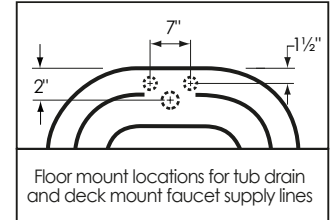

60" Classic Pedestal

Overall Dimensions:
60" L x 30" W x 24" H
Capacity: 40 Gallons
Dry Weight: 105 lbs.
Full Weight: 439 lbs.

Dimensions shown have a tolerance of $\pm 1/2"$. Dimensions shown not to scale.

Notes: Please measure your actual product for rough-in details. All product dimensions have a tolerance of $\pm 1/2"$. Install this product according to the installation instructions.

American Bath Factory reserves the right to make revisions without notice to product specifications. For most current specs, visit our site: americanbathfactory.com