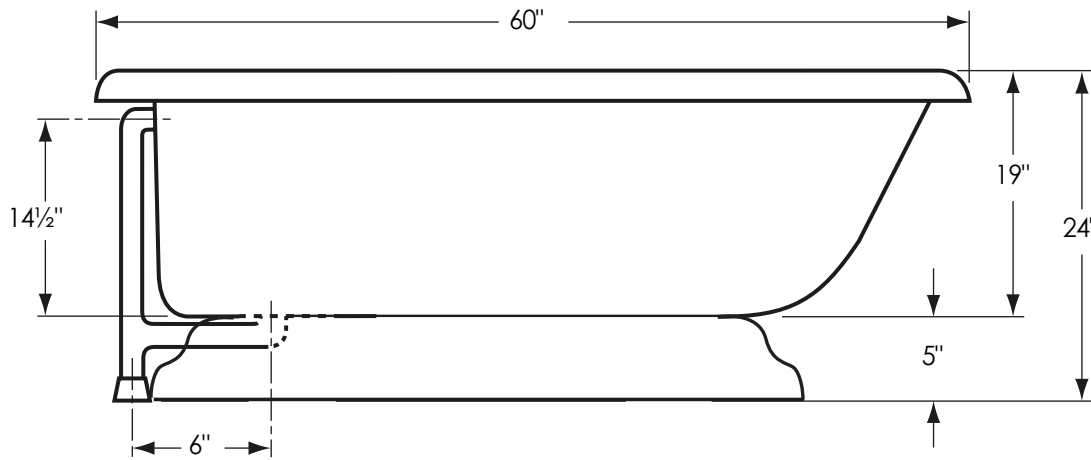

60" Classic Pedestal

Overall Dimensions:
60" L x 30" W x 24" H
Capacity: 40 Gallons
Dry Weight: 105 lbs.
Full Weight: 439 lbs.

Dimensions shown have a tolerance of $\pm 1/2"$. Dimensions shown not to scale.

Notes: Please measure your actual product for rough-in details. All product dimensions have a tolerance of $\pm 1/2"$. Install this product according to the installation instructions.

American Bath Factory reserves the right to make revisions without notice to product specifications. For most current specs, visit our site: americanbathfactory.com