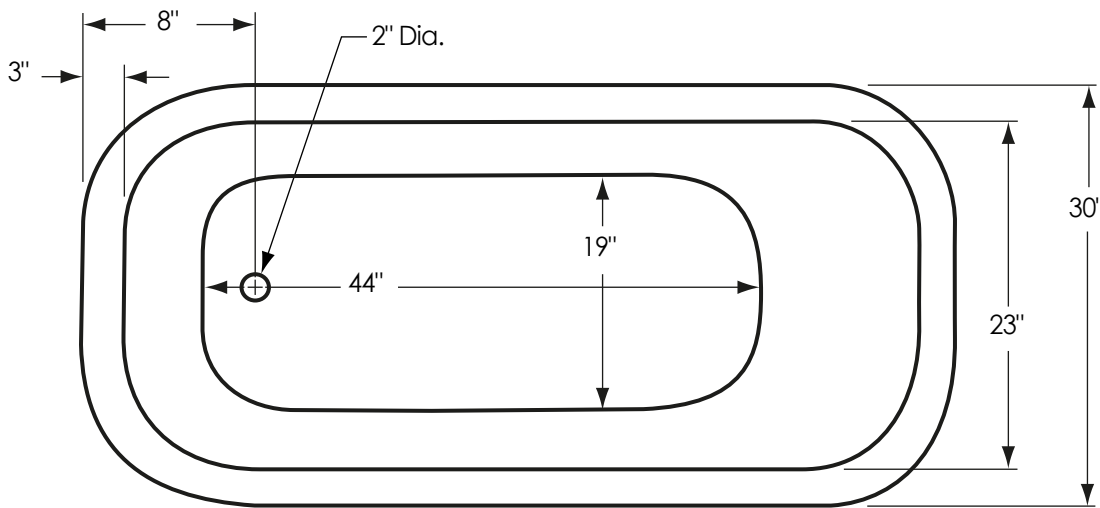

60" Classic Pedestal

Overall Dimensions:
60" L x 30" W x 24" H
Capacity: 40 Gallons
Dry Weight: 105 lbs.
Full Weight: 439 lbs.

Dimensions shown have a tolerance of $\pm 1/2"$. Dimensions shown not to scale.

Notes: Please measure your actual product for rough-in details. All product dimensions have a tolerance of $\pm 1/2"$. Install this product according to the installation instructions.

American Bath Factory reserves the right to make revisions without notice to product specifications. For most current specs, visit our site: americanbathfactory.com