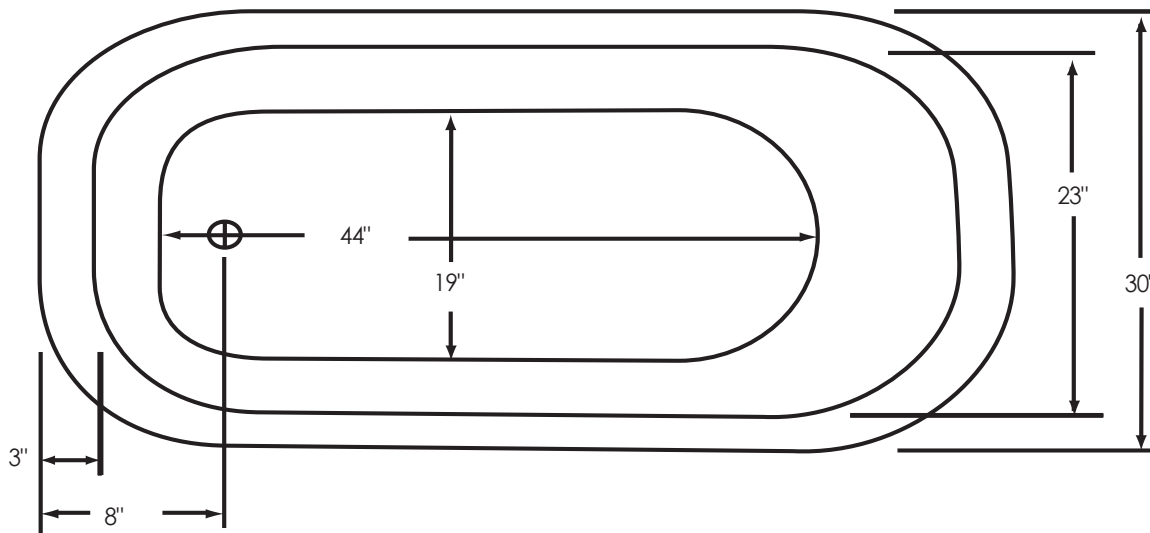

# 60" Classic Fierro

Overall Dimensions:  
60" L x 30" W x 24" H  
Capacity: 40 Gallons  
Dry Weight: 105 lbs.  
Full Weight: 439 lbs.

Dimensions shown have a tolerance of  $\pm 1/2"$ . Dimensions shown not to scale.

**Notes:** Please measure your actual product for rough-in details. All product dimensions have a tolerance of  $\pm 1/2"$ . Install this product according to the installation instructions.

American Bath Factory reserves the right to make revisions without notice to product specifications. For most current specs, visit our site: [americanbathfactory.com](http://americanbathfactory.com)