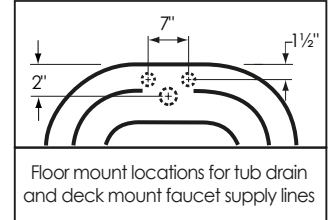

# 60" Classic Fierro

Overall Dimensions:  
60" L x 30" W x 24" H  
Capacity: 40 Gallons  
Dry Weight: 105 lbs.  
Full Weight: 439 lbs.

Dimensions shown have a tolerance of  $\pm 1/2"$ . Dimensions shown not to scale.

**Notes:** Please measure your actual product for rough-in details. All product dimensions have a tolerance of  $\pm 1/2"$ . Install this product according to the installation instructions.

American Bath Factory reserves the right to make revisions without notice to product specifications. For most current specs, visit our site: [americanbathfactory.com](http://americanbathfactory.com)