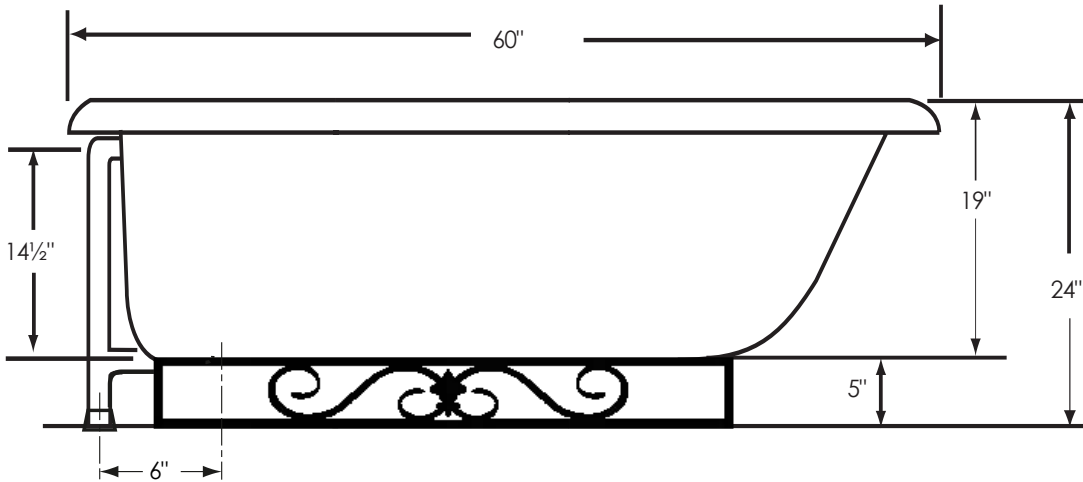

# 60" Classic Fierro

Overall Dimensions:  
60" L x 30" W x 24" H  
Capacity: 40 Gallons  
Dry Weight: 105 lbs.  
Full Weight: 439 lbs.

Dimensions shown have a tolerance of  $\pm 1/2"$ . Dimensions shown not to scale.

**Notes:** Please measure your actual product for rough-in details. All product dimensions have a tolerance of  $\pm 1/2"$ . Install this product according to the installation instructions.

American Bath Factory reserves the right to make revisions without notice to product specifications. For most current specs, visit our site: [americanbathfactory.com](http://americanbathfactory.com)