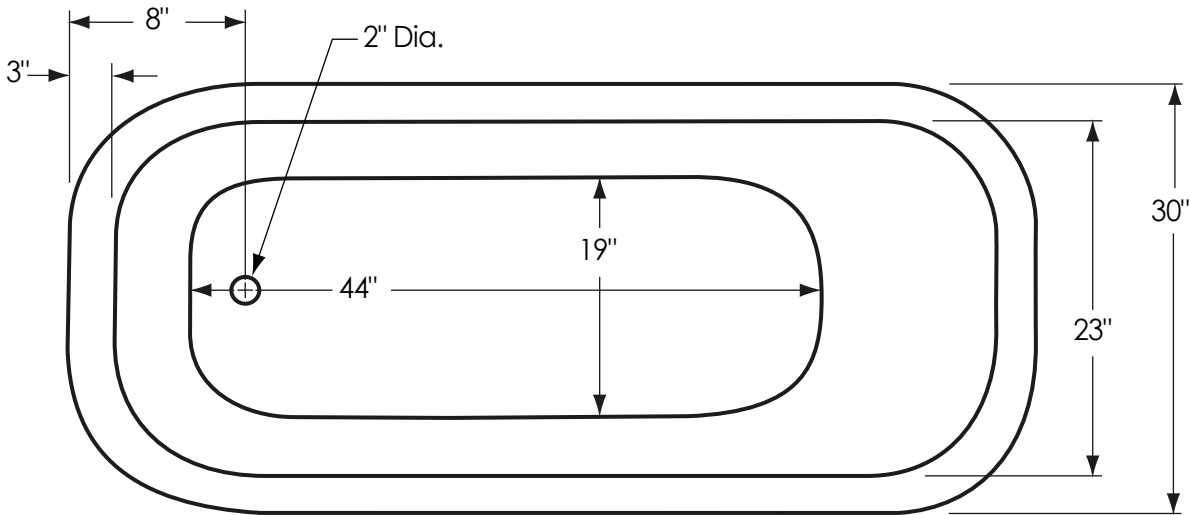

60" Classic Clawfoot

Cj YfU"8ja Ybgjcbg'
 60"@l " 0"K l'24"<
 7 UdUWm'
 8 fmK Yll \h'
 : i "K Yll \h
 439"Vg'
 8ja Ybgjcbgg,ck b \Uj Y Ute YfUbwW'cZ
 -%#&"8ja Ybgjcbgg,ck b bchtc:gUY"

Notes: Please measure your actual product for rough-in details. All product dimensions have a tolerance of $\pm 1/2"$. Install this product according to the installation instructions.
 American Bath Factory reserves the right to make revisions without notice to product specifications. For most current specs, visit our site: americanbathfactory.com