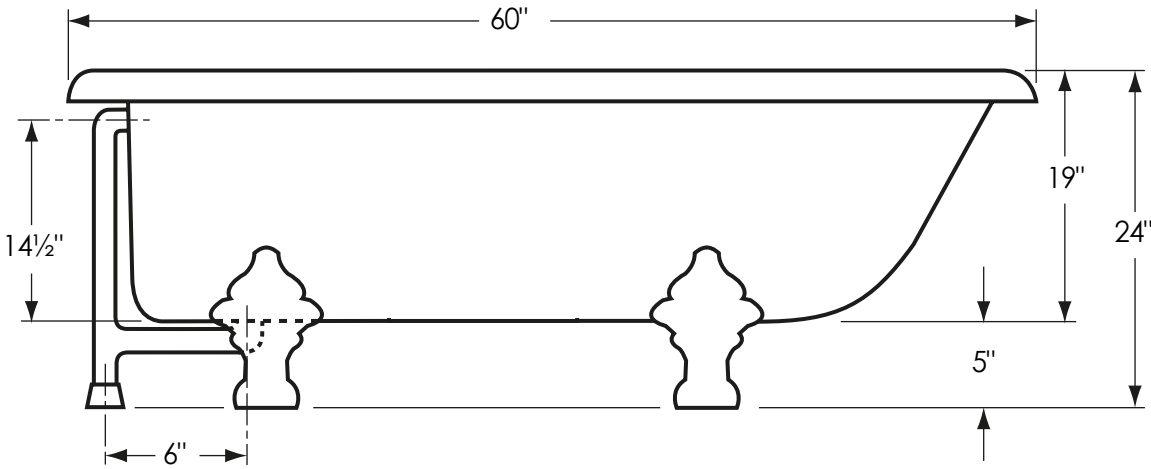

60" Classic Clawfoot

Cj YfU"8ja Ybgjcbg'
 60"@l " 0"K l'24"<
 7 UdUWm'
 8 fmK Yll \h'
 : i "K Yll \h
 439"Vg'
 8ja Ybgjcbgg,ck b \Uj Y Ute YfUbwW'cZ
 -%#&"8ja Ybgjcbgg,ck b bchtc:gUY"

Notes: Please measure your actual product for rough-in details. All product dimensions have a tolerance of $\pm 1/2"$. Install this product according to the installation instructions.
 American Bath Factory reserves the right to make revisions without notice to product specifications. For most current specs, visit our site: americanbathfactory.com