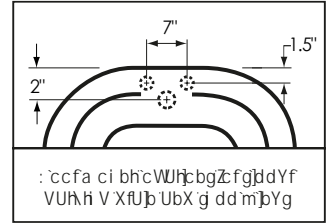

60" Classic Clawfoot

Cj YfU"8ja Ybgjcbg'
 60"@l " 0"K l'24"<
 7 UdUWm'
 8 fmK Yll \h'
 : i "K Yll \h
 439"Vg'
 8ja Ybgjcbgg,ck b \Uj Y Ute YfUbwW'cZ
 -%#&"8ja Ybgjcbgg,ck b bchtc:gUY"

Notes: Please measure your actual product for rough-in details. All product dimensions have a tolerance of $\pm 1/2"$. Install this product according to the installation instructions.
 American Bath Factory reserves the right to make revisions without notice to product specifications. For most current specs, visit our site: americanbathfactory.com