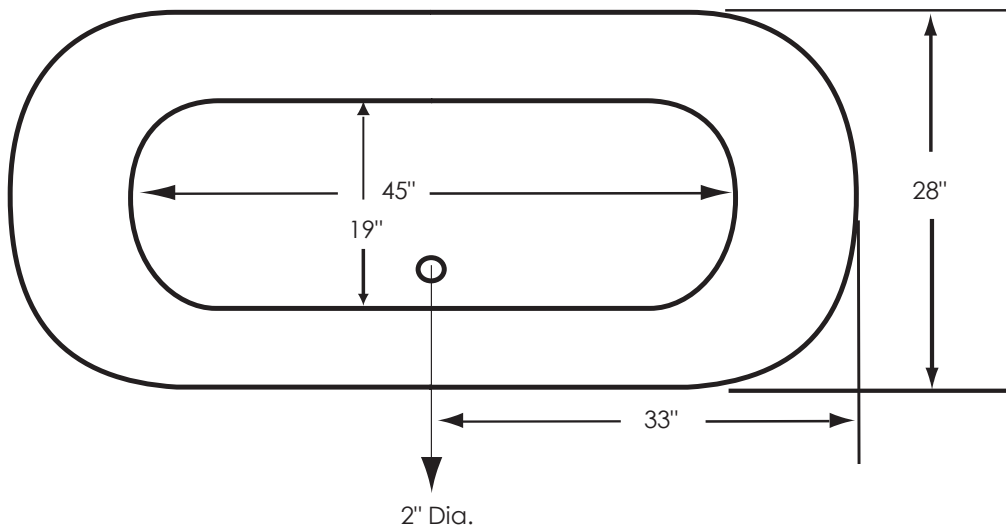

60" Chelsea Modern

Overall Dimensions:
60" L x 28" W x 20" H
Capacity: 40 Gallons
Weight: Dry Weight - 100 lbs.
Full weight - 434 lbs.

8ja Ybgc bgg\ck b \Uj Y U tc YfUbW' cZ
-1/2" 8ja Ybgc bgg\ck b bchtc gWY"

*BATHTUB IS DESIGNED WITHOUT AN OVERFLOW HOLE

Notes: Please measure your actual product for rough-in details. All product dimensions have a tolerance of $\pm 1/2"$. Install this product according to the installation instructions.