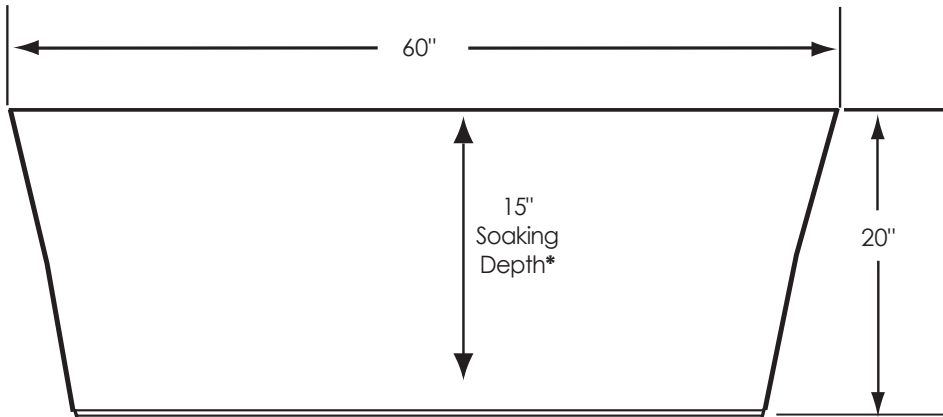

60" Chelsea Modern

Overall Dimensions:
60" L x 28" W x 20" H
Capacity: 40 Gallons
Weight: Dry Weight - 100 lbs.
Full weight - 434 lbs.

8ja Ybgc bgg\ck b \Uj Y U tc YfUbW' cZ
-1/2" 8ja Ybgc bgg\ck b bchtc gWY"

*BATHTUB IS DESIGNED WITHOUT AN OVERFLOW HOLE

Notes: Please measure your actual product for rough-in details. All product dimensions have a tolerance of $\pm 1/2"$. Install this product according to the installation instructions.