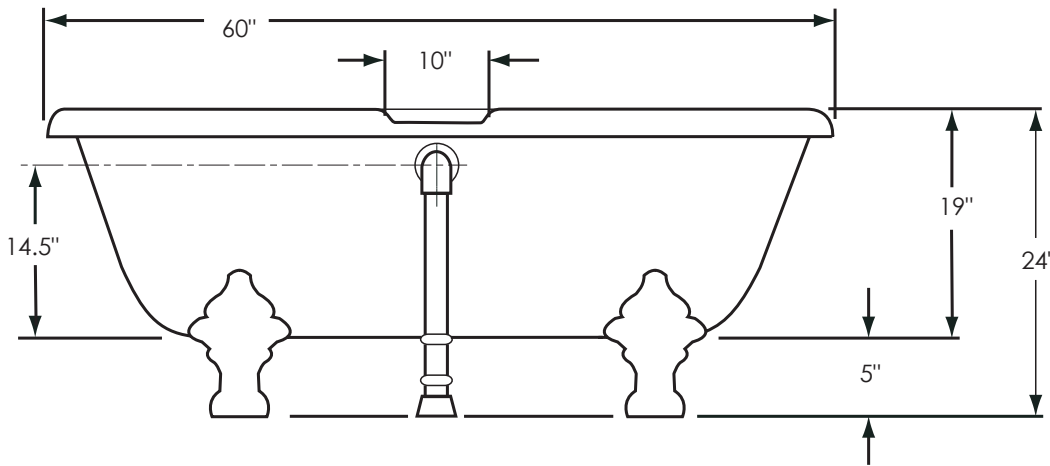

60 Chelsea Double Clawfoot

The Chelsea Collection

Redefining Quality & Value

Overall Dimensions:
60" L x 32" W x 24" H
Capacity:
30 Gallons
Weight:
Dry Weight: = 95 lbs.
Full Weight = 345 lbs.
All measurements are approximate.
Dimensions shown have a tolerance of +/- 1/2". Dimensions shown not to scale.

Notes: Please measure your actual product for rough-in details. All product dimensions have a tolerance of $\pm 1/2"$. Install this product according to the installation instructions.

American Bath Factory reserves the right to make revisions without notice to product specifications. For most current specs, visit our site: americanbathfactory.com