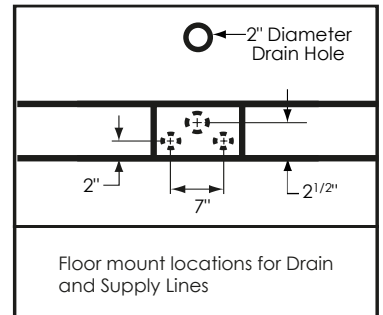

60 Chelsea Double Clawfoot

The Chelsea Collection

Redefining Quality & Value

Overall Dimensions:
60" L x 32" W x 24" H
Capacity:
30 Gallons
Weight:
Dry Weight: = 95 lbs.
Full Weight = 345 lbs.
All measurements are approximate.
Dimensions shown have a tolerance of +/- 1/2". Dimensions shown not to scale.

Notes: Please measure your actual product for rough-in details. All product dimensions have a tolerance of $\pm 1/2"$. Install this product according to the installation instructions.

American Bath Factory reserves the right to make revisions without notice to product specifications. For most current specs, visit our site: americanbathfactory.com