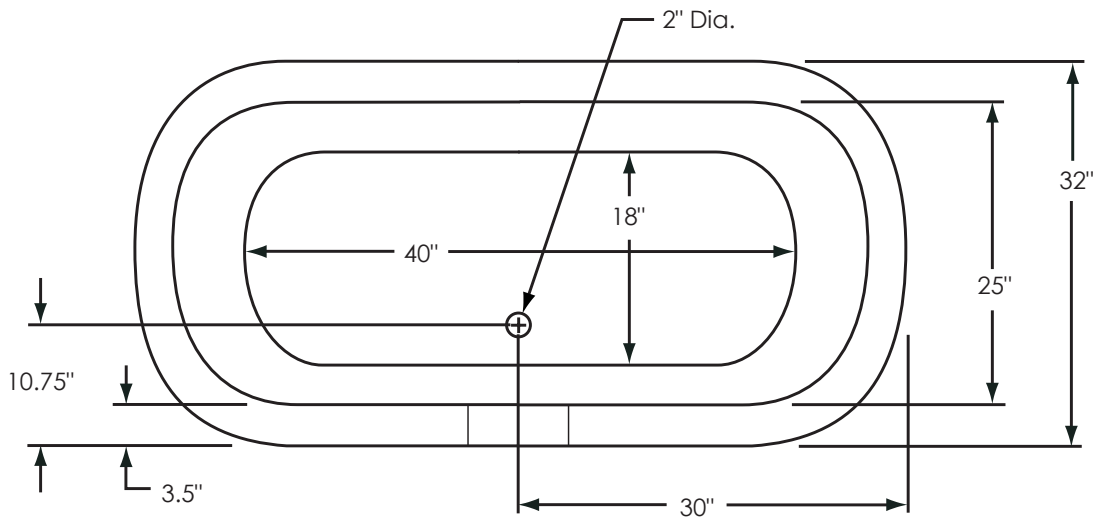

60 Chelsea Double Clawfoot

The Chelsea Collection

Redefining Quality & Value

Overall Dimensions:
60" L x 32" W x 24" H
Capacity:
30 Gallons
Weight:
Dry Weight: = 95 lbs.
Full Weight = 345 lbs.
All measurements are approximate.
Dimensions shown have a tolerance of +/- 1/2". Dimensions shown not to scale.

Notes: Please measure your actual product for rough-in details. All product dimensions have a tolerance of $\pm 1/2"$. Install this product according to the installation instructions.

American Bath Factory reserves the right to make revisions without notice to product specifications. For most current specs, visit our site: americanbathfactory.com