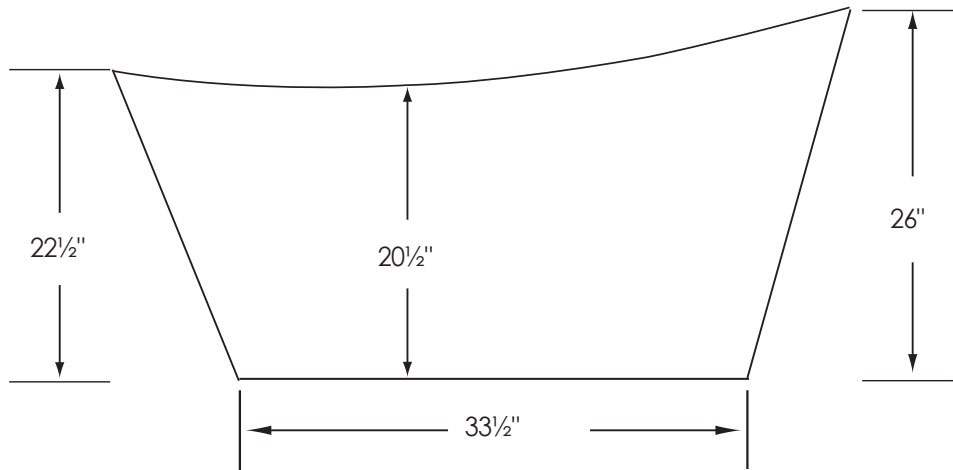

### Overall Dimensions:

56" L x 29" W x 26" H

### Weight:

Dry weight - \$\$\$ lbs.

Full weight - 4' ( lbs.

\*BATHTUB IS DESIGNED WITHOUT AN OVERFLOW HOLE

**Notes:** Please measure your actual product for rough-in details. All product dimensions have a tolerance of  $\pm 1/2$ ". Install this product according to the installation instructions.