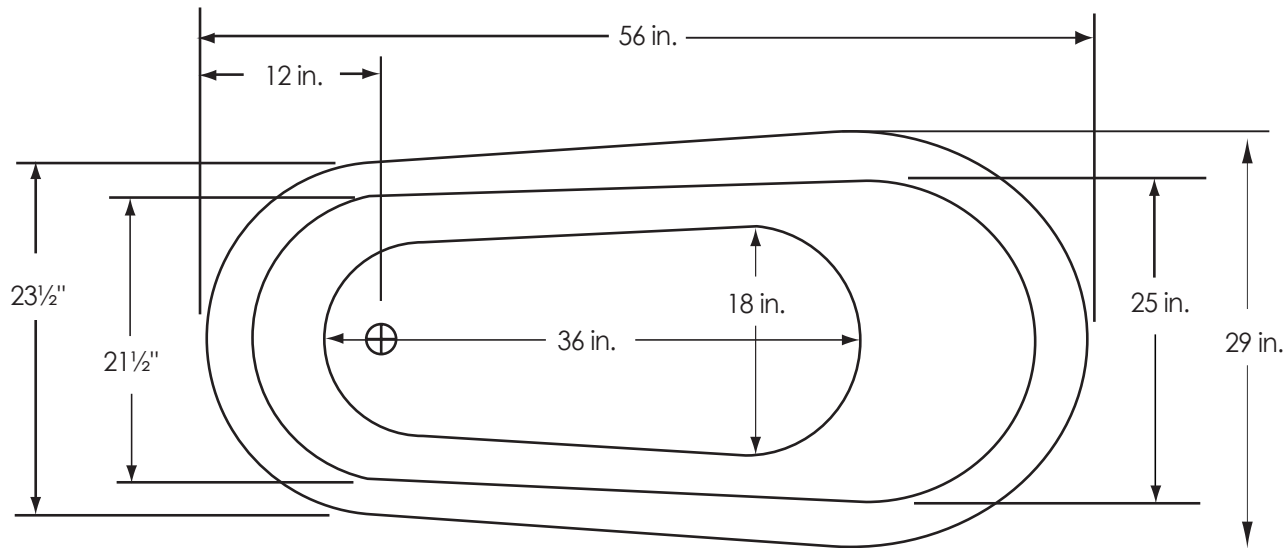

### Overall Dimensions:

56" L x 29" W x 26" H

### Weight:

Dry weight - \$\$\$ lbs.

Full weight - 4' ( lbs.

\*BATHTUB IS DESIGNED WITHOUT AN OVERFLOW HOLE

**Notes:** Please measure your actual product for rough-in details. All product dimensions have a tolerance of  $\pm 1/2$ ". Install this product according to the installation instructions.