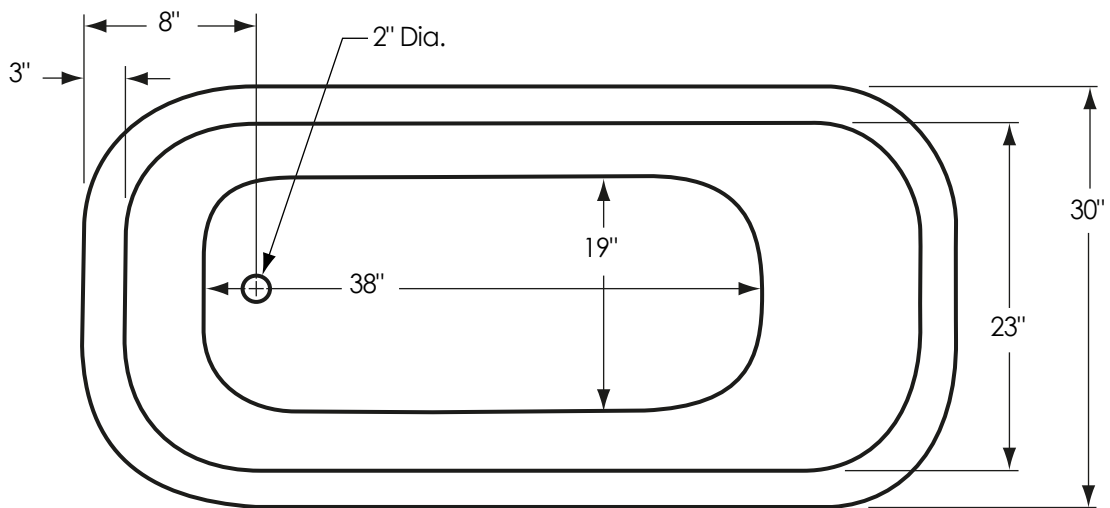

# 54" Classic Pedestal

### Overall Dimensions:

54" L x 30" W x 24" H

### Capacity:

36 Gallons

### Weight:

Dry weight - 100 lbs.

Full weight - 400 lbs.

**Notes:** Please measure your actual product for rough-in details. All product dimensions have a tolerance of  $\pm 1/2"$ . Install this product according to the installation instructions.