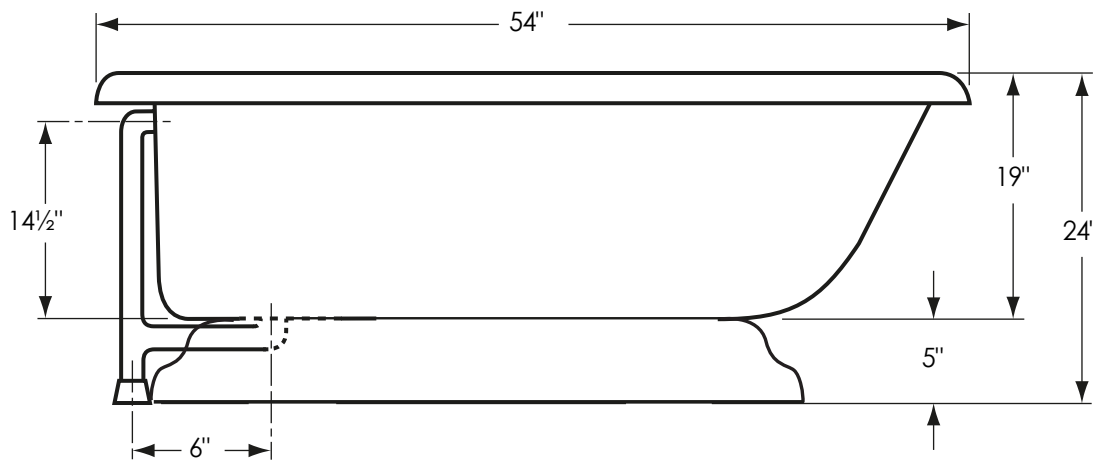

### Overall Dimensions:

54" L x 30" W x 24" H

### Capacity:

36 Gallons

### Weight:

Dry weight - 100 lbs.

Full weight - 400 lbs.

**Notes:** Please measure your actual product for rough-in details. All product dimensions have a tolerance of  $\pm 1/2"$ . Install this product according to the installation instructions.