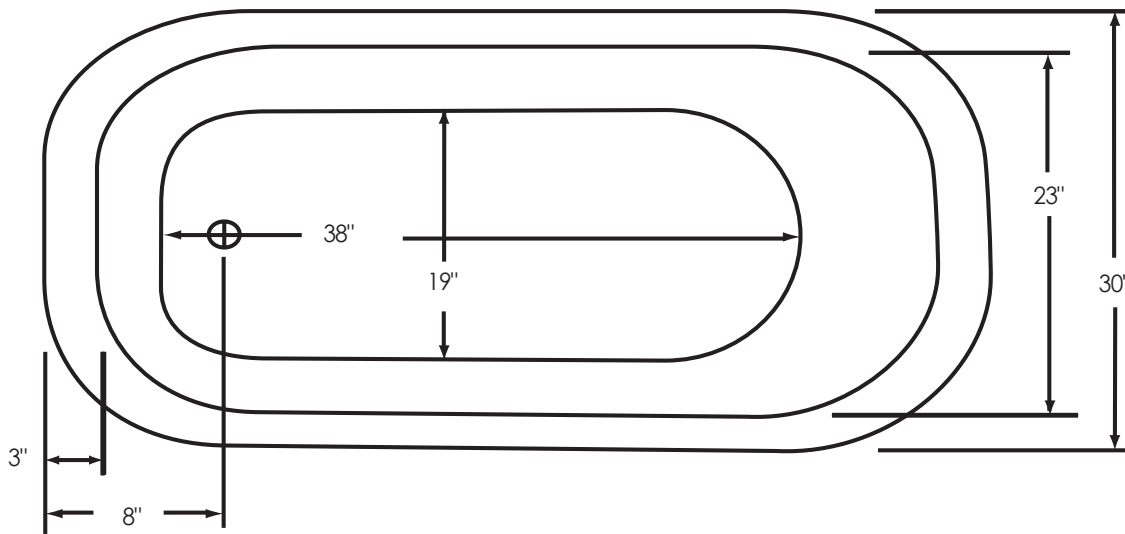

# 54" Classic Fierro

Overall Dimensions:  
54" L x 30" W x 24" H  
Capacity: 36 Gallons  
Dry Weight: 100 lbs.  
Full Weight: 400 lbs.

Dimensions shown have a tolerance of  $\pm 1/2"$ . Dimensions shown not to scale.

**Notes:** Please measure your actual product for rough-in details. All product dimensions have a tolerance of  $\pm 1/2"$ . Install this product according to the installation instructions.

American Bath Factory reserves the right to make revisions without notice to product specifications. For most current specs, visit our site: [americanbathfactory.com](http://americanbathfactory.com)