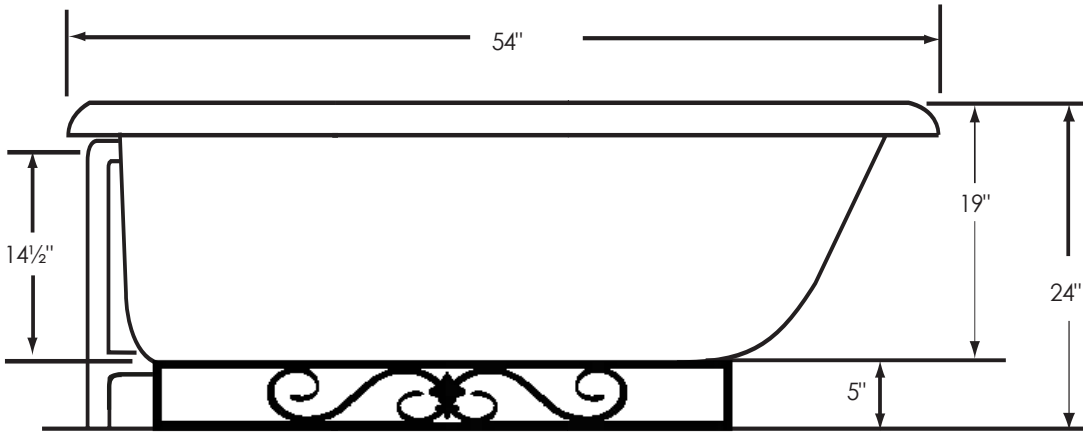

# 54" Classic Fierro

Overall Dimensions:  
54" L x 30" W x 24" H  
Capacity: 36 Gallons  
Dry Weight: 100 lbs.  
Full Weight: 400 lbs.

Dimensions shown have a tolerance of  $\pm 1/2"$ . Dimensions shown not to scale.

**Notes:** Please measure your actual product for rough-in details. All product dimensions have a tolerance of  $\pm 1/2"$ . Install this product according to the installation instructions.

American Bath Factory reserves the right to make revisions without notice to product specifications. For most current specs, visit our site: [americanbathfactory.com](http://americanbathfactory.com)