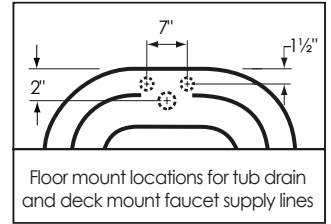

# 54" Classic Fierro

Overall Dimensions:  
54" L x 30" W x 24" H  
Capacity: 36 Gallons  
Dry Weight: 100 lbs.  
Full Weight: 400 lbs.

Dimensions shown have a tolerance of  $\pm 1/2"$ . Dimensions shown not to scale.

**Notes:** Please measure your actual product for rough-in details. All product dimensions have a tolerance of  $\pm 1/2"$ . Install this product according to the installation instructions.

American Bath Factory reserves the right to make revisions without notice to product specifications. For most current specs, visit our site: [americanbathfactory.com](http://americanbathfactory.com)