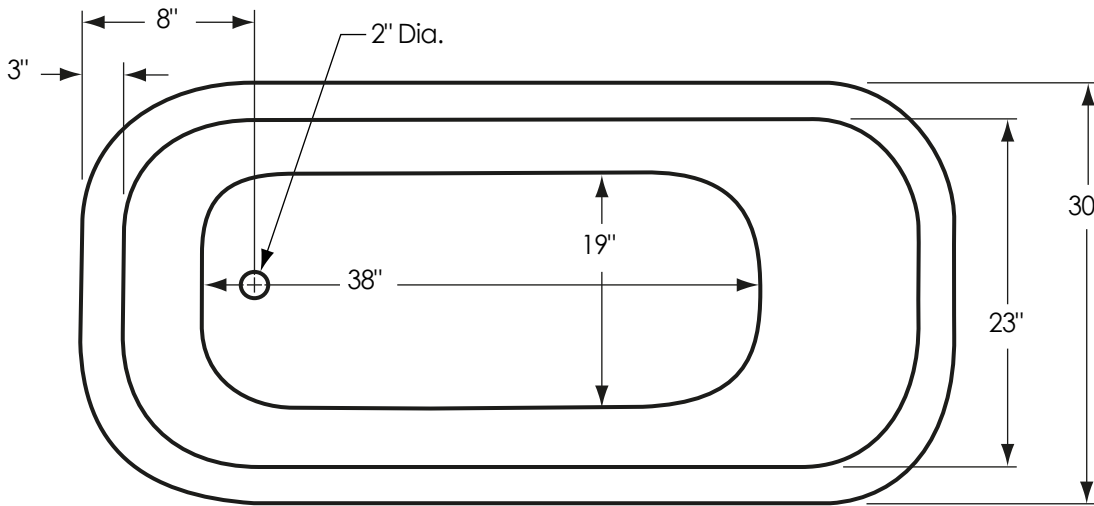

54" Classic Clawfoot

C j YfU~8ja Ybgjcbg'
 54" @ 1" 0" K 1' 24" <
 7 UdUWm'
 36; U~cbg
 8fmK Y][\h'
 100" Vg'
 : i ~"K Y][\h
 400" Vg'
 8ja Ybgjcbggjck b \Uj Y U'c YfubW' cZ
 -%#&" 8ja Ybgjcbggjck b' bch'c' gWUY"

Notes: Please measure your actual product for rough-in details. All product dimensions have a tolerance of $\pm 1/2"$. Install this product according to the installation instructions.

American Bath Factory reserves the right to make revisions without notice to product specifications. For most current specs, visit our site: americanbathfactory.com