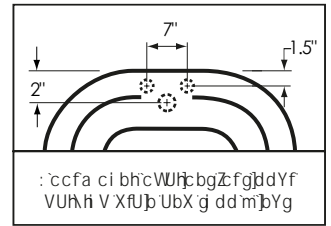

54" Classic Clawfoot

C j YfU~8ja Ybgjcbg'
 54" @ 1" 0" K 1' 24" <
 7 UdUWm'
 36; U~cbg
 8fmK Y][\h'
 100" Vg'
 : i ~"K Y][\h
 400" Vg'
 8ja Ybgjcbggjck b \Uj Y U'c YfubW' cZ
 -%#&" 8ja Ybgjcbggjck b' bch'c' gWUY"

Notes: Please measure your actual product for rough-in details. All product dimensions have a tolerance of $\pm 1/2"$. Install this product according to the installation instructions.

American Bath Factory reserves the right to make revisions without notice to product specifications. For most current specs, visit our site: americanbathfactory.com