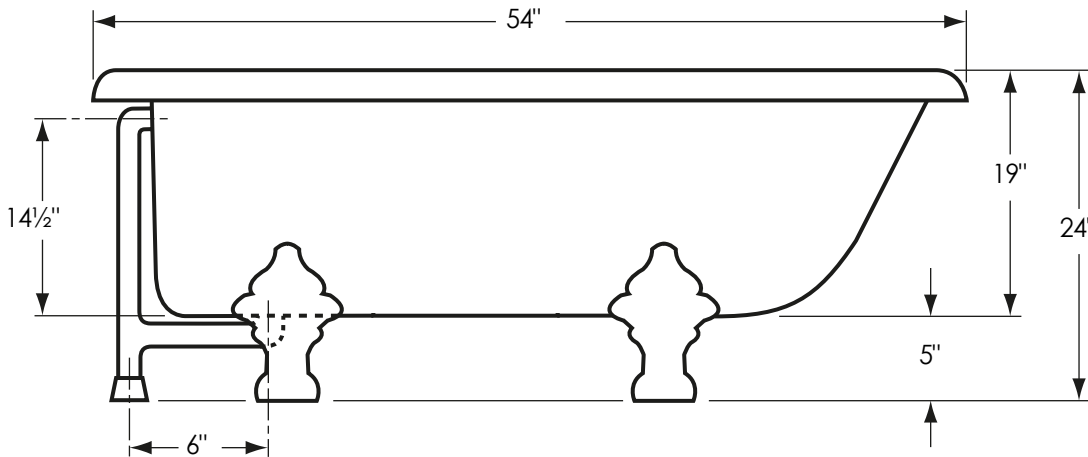

54" Classic Clawfoot

C j YfU~8ja Ybgjcbg'
 54" @ 1" 0" K 1' 24" <
 7 UdUWm'
 36; U~cbg
 8fmK Y][\h'
 100" Vg'
 : i ~"K Y][\h
 400" Vg'
 8ja Ybgjcbggjck b \Uj Y U'c YfubW' cZ
 -%#&" 8ja Ybgjcbggjck b' bch'c' gWUY"

Notes: Please measure your actual product for rough-in details. All product dimensions have a tolerance of $\pm 1/2"$. Install this product according to the installation instructions.

American Bath Factory reserves the right to make revisions without notice to product specifications. For most current specs, visit our site: americanbathfactory.com