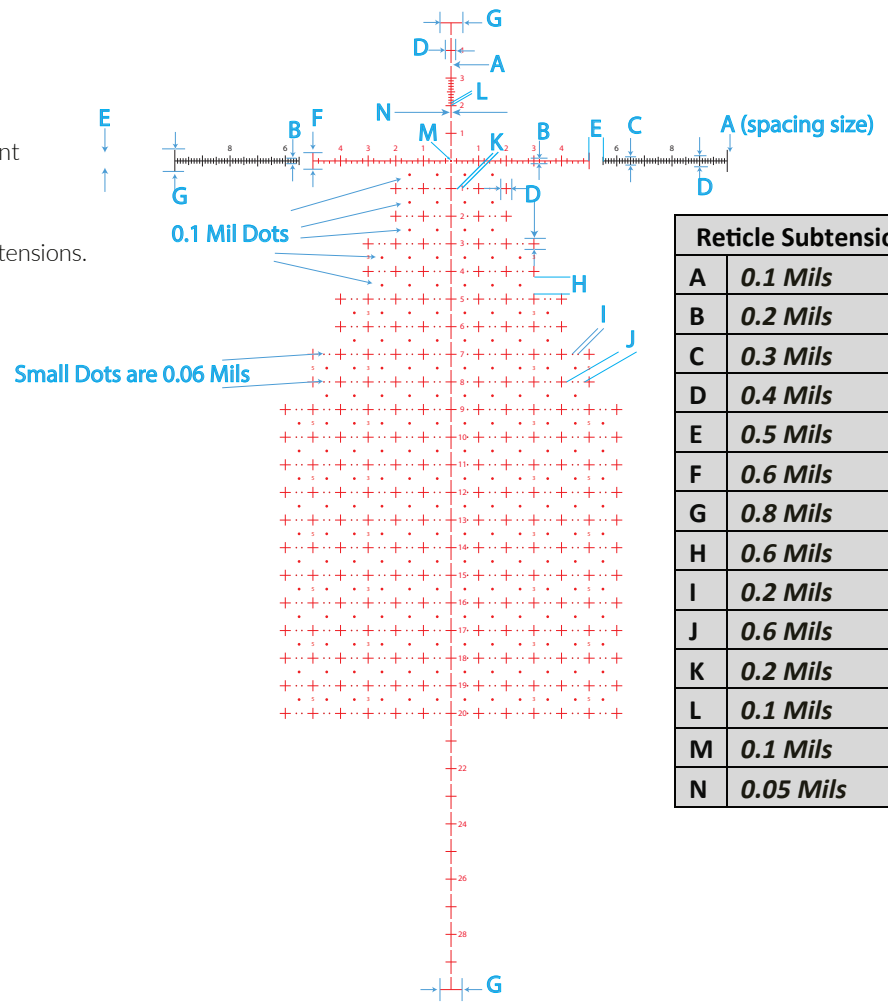

#### Incredible Light Gathering Ability

- The 56mm objective lens and 34mm tube enables the PM530X56 to gather more light.
- Allows for better sight picture resolution and clarity when shooting at dawn or dusk

#### Quick Locking Turrets

- The Phenom 5-30X56 FFP scope's tool-less locking turrets prevent accidental windage or elevation adjustment.
- There are 12 Mills of Adjustment per turn for elevation. 1 full turn on windage allows the operator to move the point of impact 6 Mills Right or Left.

## FFP Mil Grid Reticle

- The CW-3 Mil Grid reticle bolsters first shot placement and enables quick follow-up shots.
- The horizontal axis and Christmas tree indicate 0.2 Mil subtensions. The vertical axis indicates 0.5 Mil Subtensions.
- Main Picture : CW-3 Center View with Subtensions

## Technical Specs:

Model	Power	Obj. (mm)	F.O.V.@ 100 Yds (Feet)	Eye Relief (Inch)	Length (Inch)	Weight (O.Z.)	Exit Pupil Range In Variable (mm)	Tube Diameter (mm)
PM530X56	5X - 30X	56	25' - 4'	3.75"	14.6	36	10mm - 1.66mm	34 mm