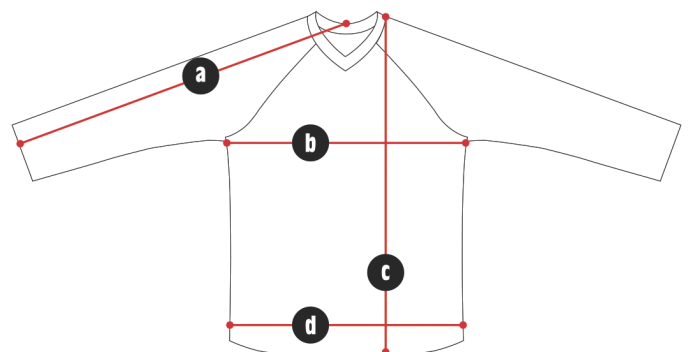

YOUTH

Ragland / V-Neck 3/4 Sleeve

HOW TO MEASURE

Size	a Sleeve Length	b Chest	c Body Length	d Waist
YXS	16	30.5	21	29
YS	16.5	32.5	22	31
YM	17	34.5	23	33
YL	17.5	36.5	24	35
YXL	18	38.5	25	37

YOUTH

Ragland / V-Neck Long Sleeve

HOW TO MEASURE

Size	a Sleeve Length	b Chest	c Body Length	d Waist
YXS	21	30.5	21	29
YS	21.5	32.5	22	31
YM	22	34.5	23	33
YL	22.5	36.5	24	35
YXL	23	38.5	25	37