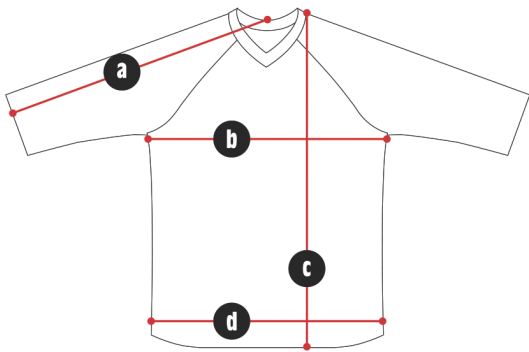

YOUTH

Ragland / V-Neck 3/4 Sleeve

HOW TO MEASURE

Size	a Sleeve Length	b Chest	c Body Length	d Waist
YXS	16	30.5	21	29
YS	16.5	32.5	22	31
YM	17	34.5	23	33
YL	17.5	36.5	24	35
YXL	18	38.5	25	37

YOUTH

Ragland / V-Neck Long Sleeve

HOW TO MEASURE

Size	a Sleeve Length	b Chest	c Body Length	d Waist
YXS	21	30.5	21	29
YS	21.5	32.5	22	31
YM	22	34.5	23	33
YL	22.5	36.5	24	35
YXL	23	38.5	25	37