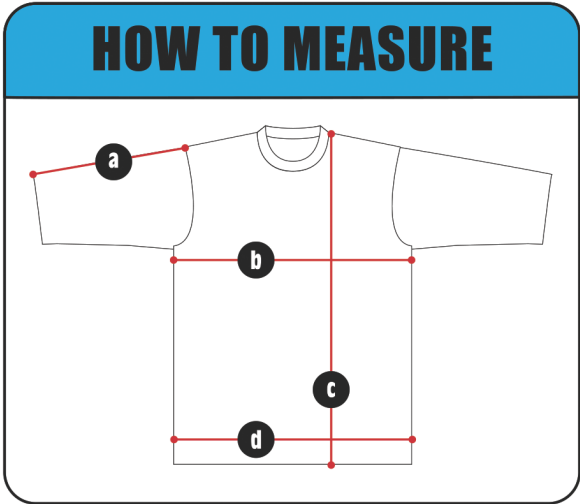

YOUTH

Ragland / V-Neck 3/4 Sleeve

Size	a Sleeve Length	b Chest	c Body Length	d Waist
YXS	11	30.5	21	29
YS	11.5	32.5	22	31
YM	12	34.5	23	33
YL	12.5	36.5	24	35
YXL	13	38.5	25	37

YOUTH

Ragland / V-Neck Long Sleeve

Size	a Sleeve Length	b Chest	c Body Length	d Waist
YXS	16	30.5	21	29
YS	16.5	32.5	22	31
YM	17	34.5	23	33
YL	17.5	36.5	24	35
YXL	18	38.5	25	37