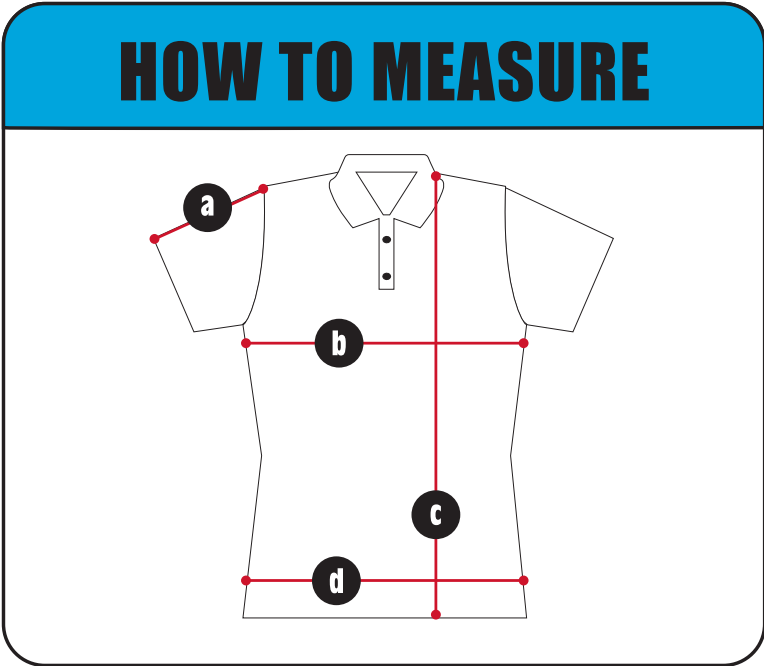

Women Polo - TShirt

Size	a Sleeve Length	b Chest	c Body Length	d Waist
XS	7	35.3/4	26.75	35.3/4
S	7.5	37.3/4	27.75	37.3/4
M	8	39.3/4	28.75	39.3/4
L	8.5	42.1/2	29.75	42.1/2
XL	9	45.1/2	30.75	45.1/2
2XL	9.5	48.1/2	31.75	48.1/2