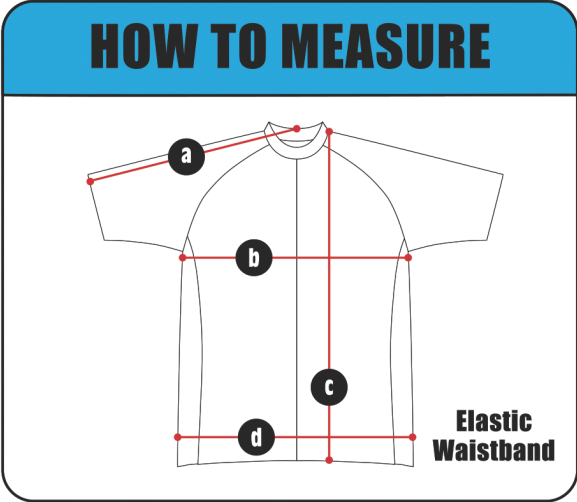

### Crew Neck - Short Sleeve

Size	<b>a</b> Sleeve Length	<b>b</b> Chest	<b>c</b> Body Length	<b>d</b> Waist
XXS	16.5	39	25	37
XS	17	41	26	39
S	17.5	43	27	41
M	18	45	28	43
L	18.5	47	29	45
XL	19	49	30	47

### Crew Neck-Long Sleeve

Size	<b>a</b> Sleeve Length	<b>b</b> Chest	<b>c</b> Body Length	<b>d</b> Waist
XXS	30	39	25	37
XS	30.5	41	26	39
S	31	43	27	41
M	31.5	45	28	43
L	32	47	29	45
XL	32.5	49	30	47