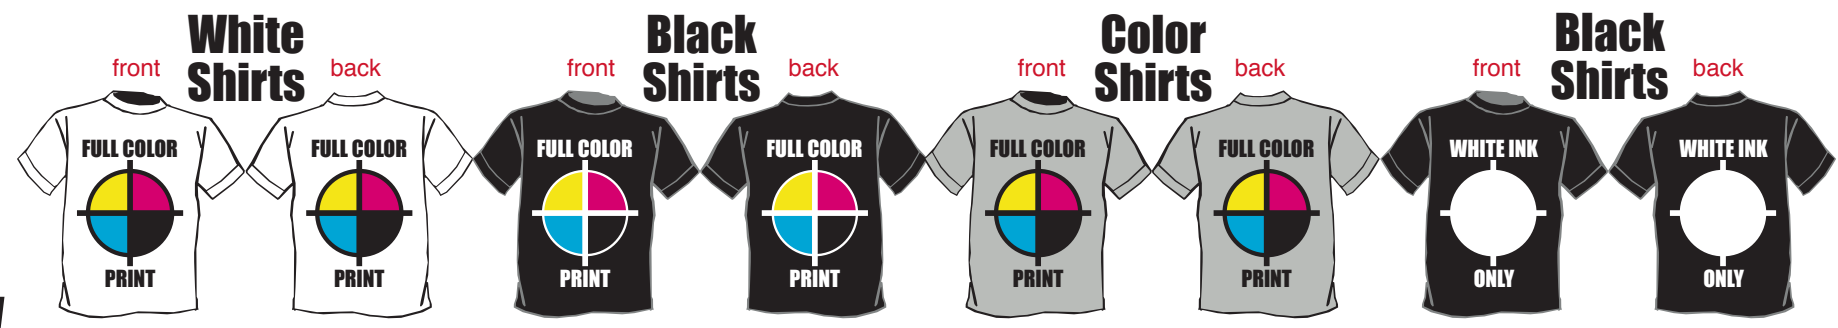

(DTC) Direct To Garment Digital Prints

- Print Price Only / Tshirt Price is not included
- ASK US About Ove Size Printing 25"x16.5"

**Print
Quantity**

Print Quantity	White Shirts front	White Shirts back	Black Shirts front	Black Shirts back	Color Shirts front	Color Shirts back	Black Shirts front (White Ink Only)	Black Shirts back (White Ink Only)
1	\$18.00	\$8.00	\$25.00	\$12.00	\$18.00	\$8.00	\$18.00	\$8.00
3-5	\$13.00	\$6.00	\$21.00	\$11.00	\$13.00	\$6.00	\$13.00	\$6.00
6-10	\$10.00	\$6.00	\$18.00	\$10.50	\$10.00	\$6.00	\$10.00	\$6.00
11-25	\$9.00	\$6.00	\$16.00	\$10.00	\$9.00	\$6.00	\$9.00	\$6.00
26-50	\$7.00	\$5.00	\$15.00	\$10.00	\$7.00	\$5.00	\$7.00	\$5.00
51-75	\$6.00	\$5.00	\$14.00	\$9.00	\$6.50	\$5.00	\$6.50	\$5.00
75-150	\$5.50	\$5.00	\$11.00	\$9.00	\$5.50	\$5.00	\$5.50	\$5.00
151-300	\$4.50	\$4.00	\$10.00	\$8.00	\$4.50	\$4.00	\$4.50	\$4.00
301-500	\$4.00	\$4.00	\$9.00	\$7.50	\$4.00	\$4.00	\$4.00	\$4.00