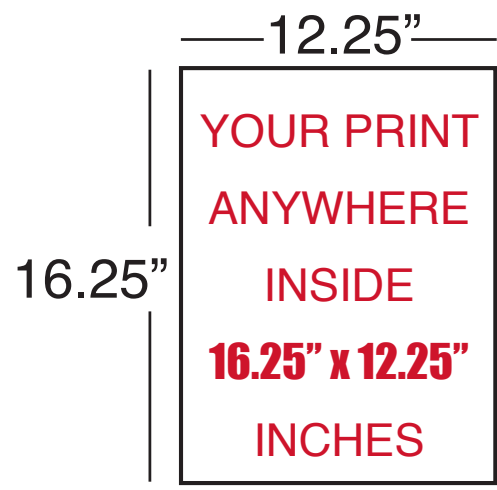

(DTC) Direct To Garment Digital Prints

- Print Price Only / Tshirt Price is not included
- ASK US About Ove Size Printing 25"x16.5"

**Print
Quantity**

Print Quantity	White Shirts front	White Shirts back	Black Shirts front	Black Shirts back	Color Shirts front	Color Shirts back	Black Shirts front (White Ink Only)	Black Shirts back (White Ink Only)
1	\$18.00	\$8.00	\$25.00	\$12.00	\$18.00	\$8.00	\$18.00	\$8.00
3-5	\$13.00	\$6.00	\$21.00	\$11.00	\$13.00	\$6.00	\$13.00	\$6.00
6-10	\$10.00	\$6.00	\$18.00	\$10.50	\$10.00	\$6.00	\$10.00	\$6.00
11-25	\$9.00	\$6.00	\$16.00	\$10.00	\$9.00	\$6.00	\$9.00	\$6.00
26-50	\$7.00	\$5.00	\$15.00	\$10.00	\$7.00	\$5.00	\$7.00	\$5.00
51-75	\$6.00	\$5.00	\$14.00	\$9.00	\$6.50	\$5.00	\$6.50	\$5.00
75-150	\$5.50	\$5.00	\$11.00	\$9.00	\$5.50	\$5.00	\$5.50	\$5.00
151-300	\$4.50	\$4.00	\$10.00	\$8.00	\$4.50	\$4.00	\$4.50	\$4.00
301-500	\$4.00	\$4.00	\$9.00	\$7.50	\$4.00	\$4.00	\$4.00	\$4.00