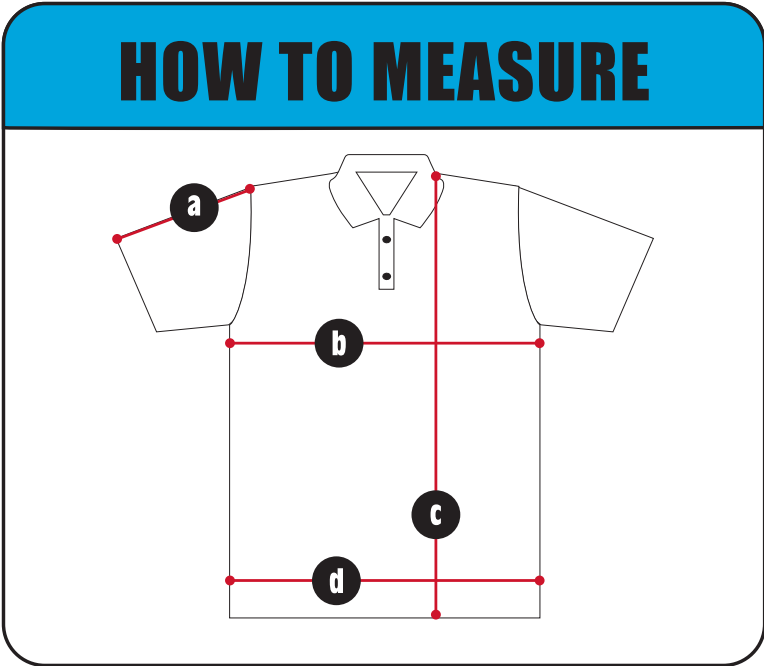

Mens Polo - TShirt

Size	a Sleeve Length	b Chest	c Body Length	d Waist
XS	10.25	37	28	37
S	10.75	40	29	40
M	11.25	43	30	43
L	11.75	46	31	46
XL	12.25	49	32	49
2XL	12.75	52	33	52