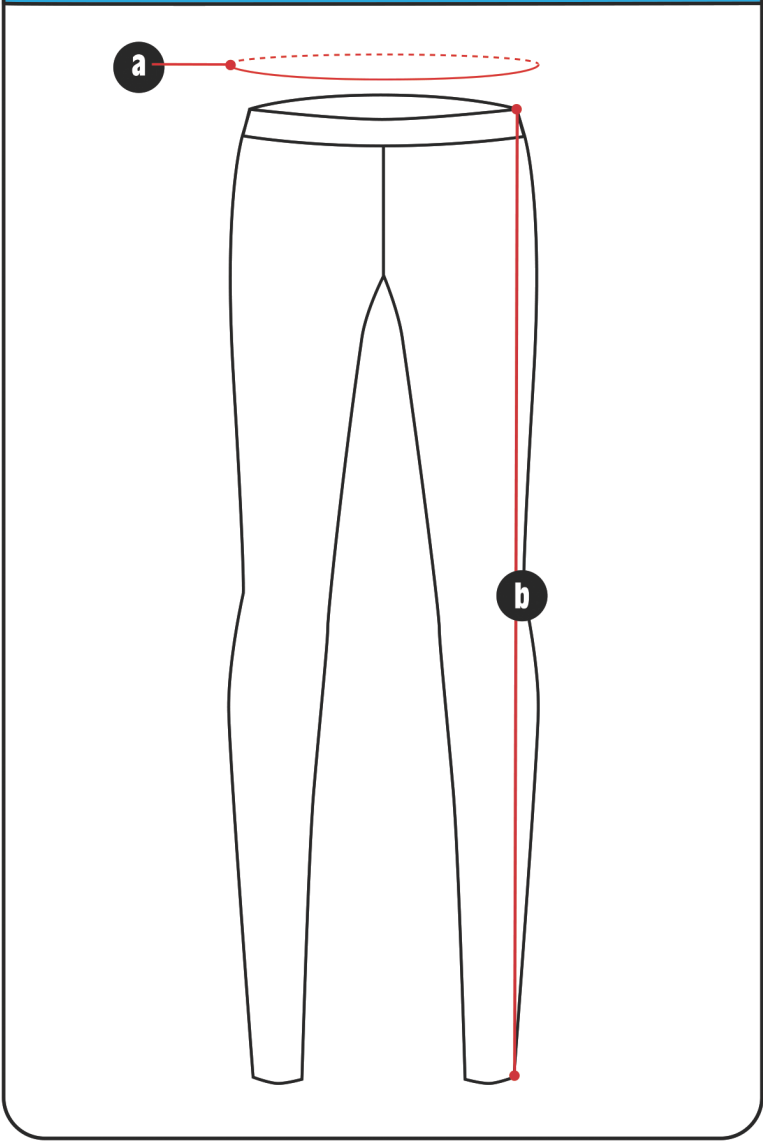

Long Legs

HOW TO MEASURE

Size	a Waist	b Leg Length
XS	27.5	33.5
S	29	34.5
M	30.5	35.5
L	31	36.5
XL	32.5	37.5