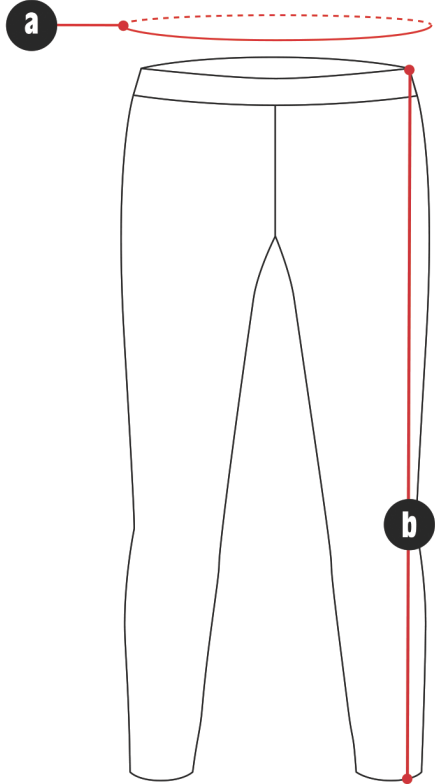

HOW TO MEASURE

Capri

	a	b
Size	Waist	Leg Length
XS	27.5	23.5
S	29	24.5
M	30.5	25.5
L	31	26.5
XL	32.5	27.5

Hot Pants

	a	b
Size	Waist	Leg Length
XS	27.5	10
S	29	11
M	30.5	12
L	31	13
XL	32.5	14

HOW TO MEASURE