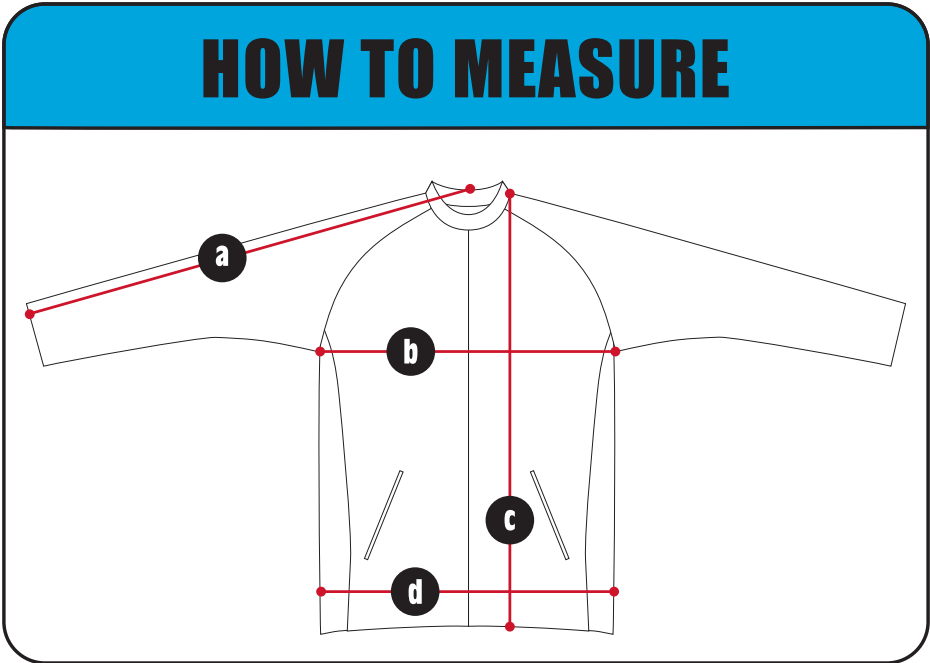

Crew Neck-Long Sleeve

Size	a Sleeve Length	b Chest	c Body Length	d Waist
XS	33.5	39	25	37
S	34	41	26	39
M	34.5	43	27	41
L	35	45	28	43
XL	35.5	47	29	45
2XL	36	49	30	47