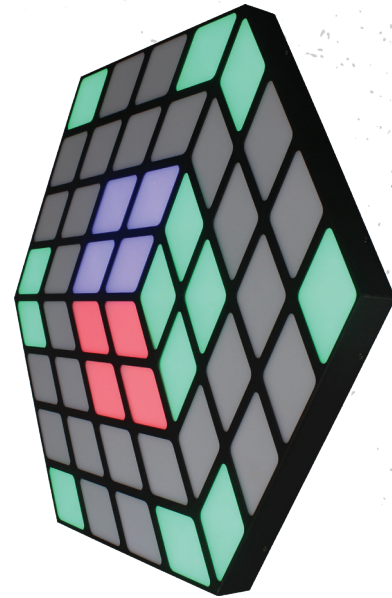

Mind-Warping 3D Cube

3D Cube Effect Panel

Squarodox™ 3D is an LED effect panel that can display dazzling 3D light shows with its variety of built-in programs, sound active mode, or make your own pixel mapped video. It features a killer 3D cube layout, and multiple fixtures can be linked together to make creative shapes, or a large wall of light.

And of course, Squarodox™ 3D is backed by Blizzard's 2-year limited warranty!

Main Features

- 192* 3-in-1 RGB 5050 LEDs
- Individual LED control for pixel mapping
- Master/slave, auto, sound active modes
- Multiple built-in programs and color presets
- 1-25Hz strobe effects
- 4-button control panel with LED display
- PowerCON® compatible power input/output
- 3-pin DMX input/output
- 5/8/41/144/149-channel DMX modes
- Centered rear omega mounting bracket
- 6* rear perimeter omega bracket mounting points for connecting multiple fixtures

Optical

192x 3-in-1 RGB 5050 LED chips

Weight & Dimensions

23.6" x 19.7" x 3.2"
(600 x 500 x 82 mm)

12.8 lbs (5.8 kg)

Control

Protocol: USITT DMX-512

DMX Channels:
5/8/41/144/149