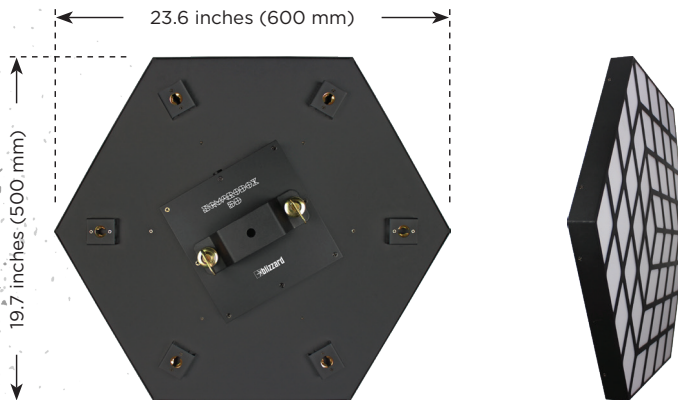

Mind-Warping 3D Cube

3D Cube Effect Panel

Squarodox™ 3D is an LED effect panel that can display dazzling 3D light shows with its variety of built-in programs, sound active mode, or make your own pixel mapped video. It features a killer 3D cube layout, and multiple fixtures can be linked together to make creative shapes, or a large wall of light.

And of course, Squarodox™ 3D is backed by Blizzard's 2-year limited warranty!

Main Features

- 192* 3-in-1 RGB 5050 LEDs
- Individual LED control for pixel mapping
- Master/slave, auto, sound active modes
- Multiple built-in programs and color presets
- 1-25Hz strobe effects
- 4-button control panel with LED display
- PowerCON® compatible power input/output
- 3-pin DMX input/output
- 5/8/41/144/149-channel DMX modes
- Centered rear omega mounting bracket
- 6* rear perimeter omega bracket mounting points for connecting multiple fixtures

Optical

192x 3-in-1 RGB 5050 LED chips

Weight & Dimensions

23.6" x 19.7" x 3.2"
(600 x 500 x 82 mm)

12.8 lbs (5.8 kg)

Control

Protocol: USITT DMX-512

DMX Channels:
5/8/41/144/149

3-pin DMX In/Out

DMX512, master/slave,
auto, sound active

Power + Current

90-260VAC, 50-60Hz

Power consumption:
48W, .66A, PF: .62

Warranty

2-year limited warranty