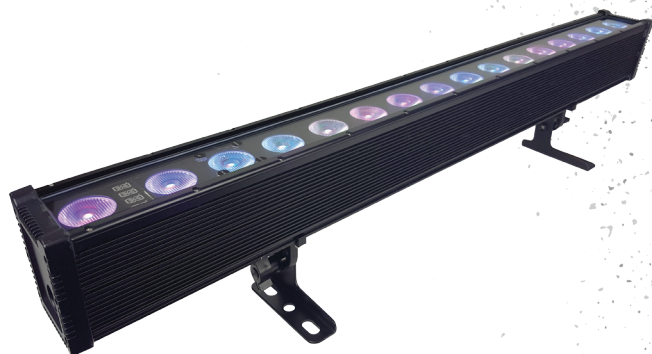

Motif™ atelier.16FX

RGB+WW Wash with Pixel Mapping + 10x40° Asymmetrical Beam

Rugged yet elegant... that's not just a description of the Blizzard Modern Interpretive Dance Troop. It also describes the Motif™ Atelier™ 16FX. Our IP65-rated 1-meter LED linear wash light offers RGB+WW 4-in-1 LED color mixing and pixel effects via 16x 15W, individually controllable high output LEDs. It mimics tungsten-source lighting to produce soft, warm white tones or add more warmth to the blend of any RGB mixed color.

Motif™ Atelier™ 16FX innovative asymmetrical 10x40° optics are ideally suited for vertical wash applications along walls, scrims, and other boundaries. It projects a 10° soft edge parallel to minimize spill away. Atelier's™ 40° angle is perpendicular; its long axis mixes individual LEDs into a homogeneous wash or allows multiple swaths of color to overlap for spectacular gradients and pixel effects.

Luminous Intensity:

	2-meter		3-meter		4-meter		5-meter	
Beam	Lux	fc	Lux	fc	Lux	fc	Lux	fc
40°	4,358	404.9	2,134	198.3	1,021	94.9	787	73.2

IP65

SUITABLE FOR OUTDOOR USE

Main Features

- Color mixing via 16x 15W RGB+WW 4-in-1 LEDs
- 10-40° asymmetrical beam spread
- Wash effect, grouped pixels, and pixel mapping
- Virtual color wheel effects
- 33 built-in automated programs, 10 custom colors, and 3 custom program banks
- RGB+WW color mixing ability in standalone mode
- Custom global color calibration settings
- Variable electronic dimmer & multiple strobe effects
- Sync custom settings between fixtures via DMX
- Fixture ID addressing
- LED control panel with touch sensitive buttons
- Durable cast aluminum housing
- Tempered glass lens and watertight internal gaskets
- Efficient convection cooling for zero fan noise
- Mounting bracket with locking knobs