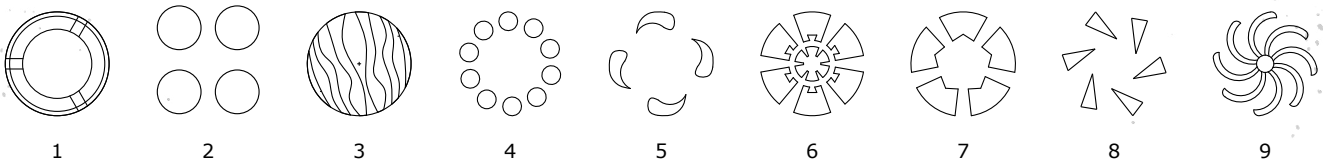

Optical

Light Source: 1* 30W high-output white LED +76* RGB 3-in-1 SMD5050 LEDs (rings)

Beam Angle: 4.7°

CCT = 6500K

Luminous Intensity:
63,163 Lux @ 1M
9,480 Lux @ 2.5M
2,185 Lux @ 5M

Weight + Dimensions

Width: 10.5" (265 mm)
Depth: 6.6" (168 mm)
Height: 11.9" (301 mm)

100-240VAC, 50-60 Hz

Power Consumption:
84W, 1.11A, PF: .66

Fuse: 2A, 250V

Movement

Pan: 540/630° (8-16 bit resolution)

Tilt: 200 degree (8-16 bit resolution)

9 Color Wheel + Open

- Open
- Red
- Green
- Blue
- Yellow
- Orange
- Magenta
- Light Green
- Purple
- Cyan

Light Source: 1* 60W RGBW 4-in-1 LED +60* RGB 3-in-1 SMD5050 LEDs (rings)

9 Gobos + Open

Photometric Data

Distance: 1m 2.5m 5m
 Diameter: 3.4" (8.5 cm) 8.4" (21.2 cm) 16.7" (42.3 cm)

Luminous Intensity:

Beam	1m lux	1m fc	2.5m lux	2.5m fc	5m lux	5m fc
4.7°	63,163	5,868.1	9,480	880.8	2,185	203