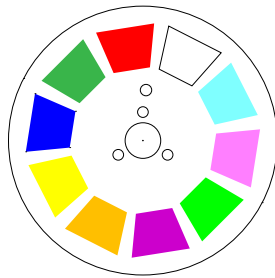

Optical

Light Source: 1* 30W high-output white LED +76* RGB 3-in-1 SMD5050 LEDs (rings)

Beam Angle: 4.7°

CCT = 6500K

Luminous Intensity:
63,163 Lux @ 1M
9,480 Lux @ 2.5M
2,185 Lux @ 5M

Weight + Dimensions

Width: 10.5" (265 mm)
Depth: 6.6" (168 mm)
Height: 11.9" (301 mm)

100-240VAC, 50-60 Hz

Power Consumption:
84W, 1.11A, PF: .66

Fuse: 2A, 250V

Movement

Pan: 540/630° (8-16 bit resolution)

Tilt: 200 degree (8-16 bit resolution)

9 Color Wheel + Open

- Open
- Red
- Green
- Blue
- Yellow
- Orange
- Magenta
- Light Green
- Purple
- Cyan

Light Source: 1* 60W RGBW 4-in-1 LED +60* RGB 3-in-1 SMD5050 LEDs (rings)

9 Gobos + Open

Photometric Data

Distance: 1m 2.5m 5m
 Diameter: 3.4" (8.5 cm) 8.4" (21.2 cm) 16.7" (42.3 cm)

Luminous Intensity:

Beam	1m lux	1m fc	2.5m lux	2.5m fc	5m lux	5m fc
4.7°	63,163	5,868.1	9,480	880.8	2,185	203