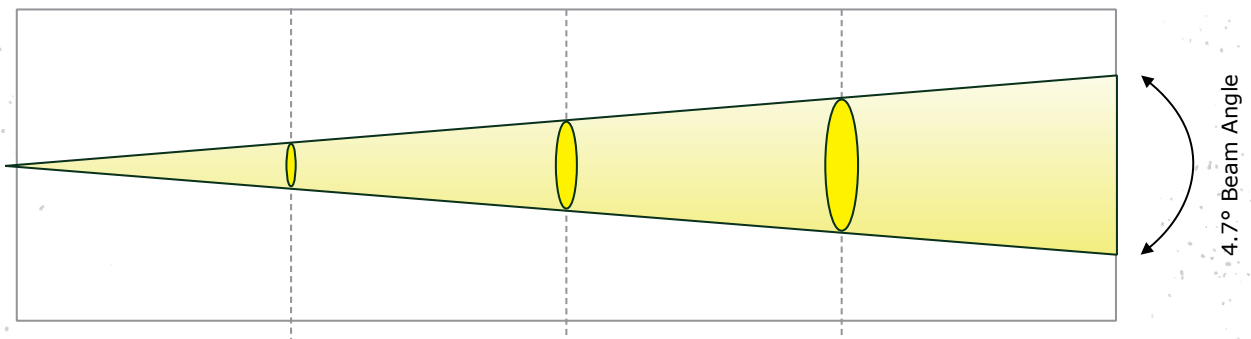

Optical

Light Source: 1* 30W high-output white LED +76* RGB 3-in-1 SMD5050 LEDs (rings)

Beam Angle: 4.7°

CCT = 6500K

Luminous Intensity:
63,163 Lux @ 1M
9,480 Lux @ 2.5M
2,185 Lux @ 5M

Weight + Dimensions

Width: 10.5" (265 mm)
Depth: 6.6" (168 mm)
Height: 11.9" (301 mm)

100-240VAC, 50-60 Hz

Power Consumption:
84W, 1.11A, PF: .66

Fuse: 2A, 250V

Movement

Pan: 540/630° (8-16 bit resolution)

Tilt: 200 degree (8-16 bit resolution)

9 Color Wheel + Open

- Open
- Red
- Green
- Blue
- Yellow
- Orange
- Magenta
- Light Green
- Purple
- Cyan

Light Source: 1* 60W RGBW 4-in-1 LED +60* RGB 3-in-1 SMD5050 LEDs (rings)

9 Gobos + Open

Photometric Data

Distance: 1m 2.5m 5m
 Diameter: 3.4" (8.5 cm) 8.4" (21.2 cm) 16.7" (42.3 cm)

Luminous Intensity:

Beam	1m lux	1m fc	2.5m lux	2.5m fc	5m lux	5m fc
4.7°	63,163	5,868.1	9,480	880.8	2,185	203