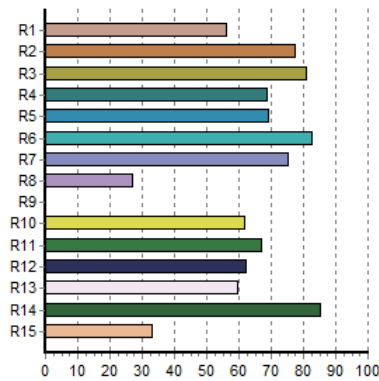

Histogram Diagram of CRI

CQS-Qa	84	Re(thru R1~R15)	52
R1	56.3	R6	82.9
R2	77.9	R7	75.6
R3	81.5	R8	27.3
R4	69.1	R9	-131.4
R5	69.5	R10	62.1
		R11	67.4
		R12	62.4
		R13	59.8
		R14	85.5
		R15	33.5

Flicker Frequency(Hz)
Flicker Index

Flicker %