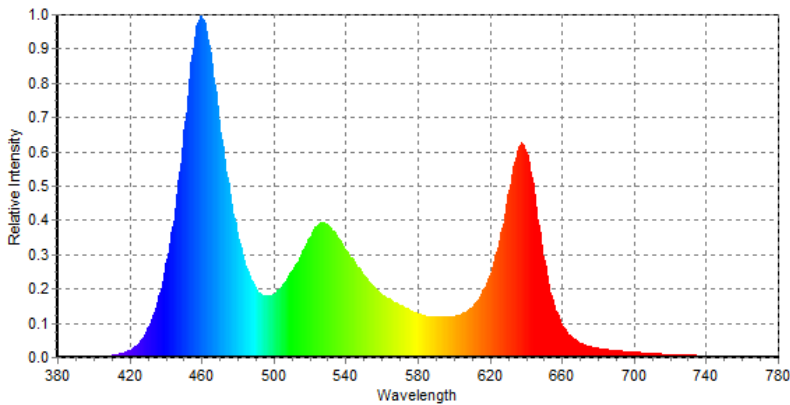

Spectral Distribution