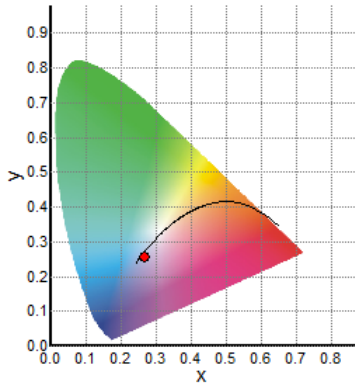

Optical

180W RGBW 4-in-1 COB LED

Available lenses:
19/26/36/50 degrees

Luminous Intensity:
(19°) 3,877 Lux @ 2.5m
(26°) 2,654 Lux @ 2.5m
(36°) 1,926 Lux @ 2.5m
(50°) 1,219 Lux @ 2.5m

Weight + Dimensions

Width: 10.2" (258 mm)
Depth: 25.5" (646 mm)
Height: 9.7" (247 mm)

1.866.493.6025

Report of Photometry & Chromaticity for Light Source

Product Description

Product Name	Aria™ Profile RGBW
Sample Number	19°, 5-Meters
Date(YYYY/MM/DD)	2017/11/28 12:59:30
Manufacturer	Blizzard Lighting
Tester	Joe Thomas
Temperature(°C)	Re. Humidity(%)
Reviewer	JT

Photometry and Chromaticity

CIE_x	0.2676	Duv	-0.0088
CIE_y	0.2561	λd(nm)	473.4
CIE_u'	0.1933	Purity(%)	30
CIE_v'	0.4162	FWHM(nm)	29
CCT(K)	16566	SP ratio	3.28
Illuminance(lx)	1058	PPFD(μmol/m² s)	20.6
λp(nm)	460	CRI(Ra)	68
TLCI(Qa)	40.8	GAI	136.6
GAI BB8	126	GAI BB15	126
TM-30 Rf	70	TM-30 Rg	106