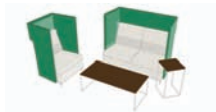

ziva

JSI

Ziva modular lounge is beautifully counterbalanced by a series of lightly scaled tables. Tables are offered in occasional or work heights, with either a white solid surface or wood top.

ziva

Ziva's practical elements and precise detail intertwine, forming a perfect blend of function and aesthetics. Adjustable feet allow for leveling throughout modular configurations while casters provide mobility.

ziva

**corner setting**  
overall dimensions  
36"H 147"W 132"D

**serpentine, with ottoman**  
overall dimensions  
36"H 219.625"W 92.875"D

**circular, outside back**  
overall dimensions  
36"H 144"W 123"D

**privacy group**  
overall dimensions  
50.5"H 103.625"W 77.25"D

**circular, inside back**  
overall dimensions  
36"H 124.625"W 124.625"D

**circular**  
overall dimensions  
36"H 174"W 133.25"D

**pinwheel**  
overall dimensions  
50.5"H 188"W 188"D