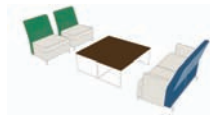

ziva

JSI

Ziva modular lounge is beautifully counterbalanced by a series of lightly scaled tables. Tables are offered in occasional or work heights, with either a white solid surface or wood top.

ziva

Ziva's practical elements and precise detail intertwine, forming a perfect blend of function and aesthetics. Adjustable feet allow for leveling throughout modular configurations while casters provide mobility.

ziva

**corner setting**  
overall dimensions  
36"H 147"W 132"D

**serpentine, with ottoman**  
overall dimensions  
36"H 219.625"W 92.875"D

**circular, outside back**  
overall dimensions  
36"H 144"W 123"D

**privacy group**  
overall dimensions  
50.5"H 103.625"W 77.25"D

**circular, inside back**  
overall dimensions  
36"H 124.625"W 124.625"D

**circular**  
overall dimensions  
36"H 174"W 133.25"D

**pinwheel**  
overall dimensions  
50.5"H 188"W 188"D