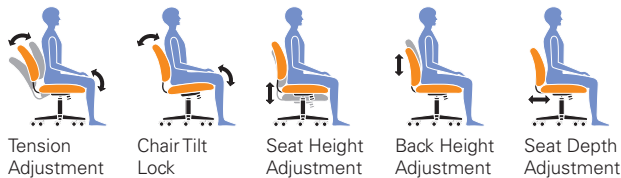

▶ OTG2913

Black luxhide upholstery with mock leather trim • Pneumatic seat height adjustment • Height and width adjustable armrests • Infinite seat lock with tilt tension adjustment • Back angle adjustment • Back height adjustment via internal ratchet • Forward tilt control • Seat depth adjustment • Seat slider • Scuff resistant arched molded base with twin wheel carpet casters • Soft casters (OTG10700) are available • Greenguard certified • UPSable

Overall Dimensions: 25W x 24D x 41H  
 Seat Height: 17 - 21"  
 Seat Width: 20.5"  
 Seat Depth: 18 - 20"  
 Back Height: 22"  
 Back Width: 19"  
 Arm Height: " 8.5" - 11"

List price **\$675** **T**  
 In addition to BL20 Black Luxhide, this chair can be upholstered in fabrics shown below at no additional cost. Other Luxhide or fabric choices are available at a \$55 list upcharge.