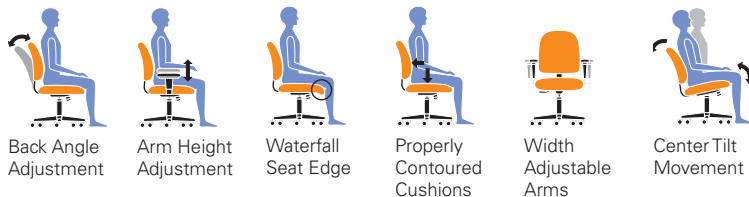

▶ OTG2913

Black luxhide upholstery with mock leather trim • Pneumatic seat height adjustment • Height and width adjustable armrests • Infinite seat lock with tilt tension adjustment • Back angle adjustment • Back height adjustment via internal ratchet • Forward tilt control • Seat depth adjustment • Seat slider • Scuff resistant arched molded base with twin wheel carpet casters • Soft casters (OTG10700) are available • Greenguard certified • UPSable

Overall Dimensions: 25W x 24D x 41H  
 Seat Height: 17 - 21"  
 Seat Width: 20.5"  
 Seat Depth: 18 - 20"  
 Back Height: 22"  
 Back Width: 19"  
 Arm Height: " 8.5" - 11"

List price **\$675** **T**  
 In addition to BL20 Black Luxhide, this chair can be upholstered in fabrics shown below at no additional cost. Other Luxhide or fabric choices are available at a \$55 list upcharge.