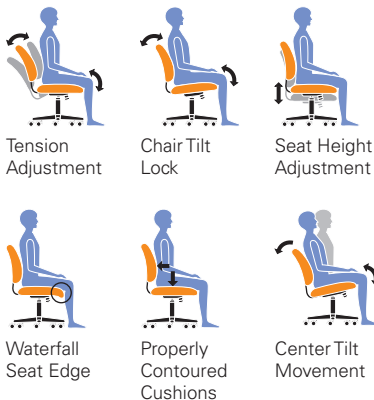

▶ OTG11730B

Black luxhide upholstery with mock leather trim • Pneumatic seat height adjustment • Polished aluminum arms (arms can be removed to achieve a sleek look) • Single position tilt lock with swivel tilt mechanism and tilt tension adjustment • Concealed frame with chrome plated steel base and twin wheel carpet casters • Soft casters (OTG10700) are available • Greenguard certified • UPSable • Armless model available

Overall Dimensions: 23.5W x 24.5D x 40H
 Seat Height: 17.5" - 21.5"
 Seat Width: 21"
 Seat Depth: 17.5"
 Back Width: 20"
 Back Height: 21"
 Arm Height: 7.5"

List price (BL20 Black) **\$445** **T** (BL28 White) **\$500** **T**