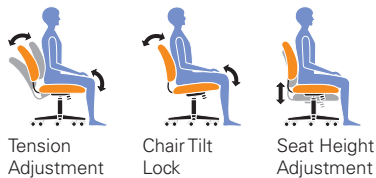

▶ OTG11612B

Patterned Black fabric upholstery • Pneumatic seat height adjustment
 • Height adjustable armrests • Single position tilt lock with tilt tension adjustment • Fixed back angle • Scuff resistant arched molded base with twin wheel carpet casters • Soft casters (OTG10700) are available (see page 55 for more information) • Greenguard certified • UPSable

Overall Dimensions: 26W x 26D x 36H
 Seat Height: 16 - 20"
 Seat Width: 20"
 Seat Depth: 18"
 Back Width: 18.5"
 Back Height: 17"
 Arm Height: 9.5 - 11"

List price **\$275**

Tension Adjustment Chair Tilt Lock Seat Height Adjustment