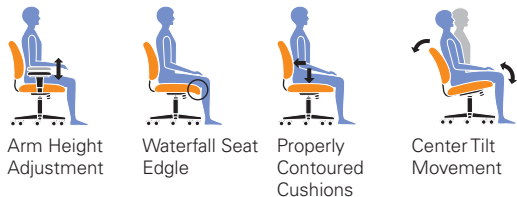

▶ OTG11612B

Patterned Black fabric upholstery • Pneumatic seat height adjustment
 • Height adjustable armrests • Single position tilt lock with tilt tension adjustment • Fixed back angle • Scuff resistant arched molded base with twin wheel carpet casters • Soft casters (OTG10700) are available (see page 55 for more information) • Greenguard certified • UPSable

Overall Dimensions: 26W x 26D x 36H
 Seat Height: 16 - 20"
 Seat Width: 20"
 Seat Depth: 18"
 Back Width: 18.5"
 Back Height: 17"
 Arm Height: 9.5 - 11"

List price **\$275**

Tension Adjustment Chair Tilt Lock Seat Height Adjustment

Arm Height Adjustment Waterfall Seat Edge Properly Contoured Cushions Center Tilt Movement

Offices To Go® - USA
 17 West Stow Road PO Box 562 Marlton, New Jersey USA 08053 T 856.596.3390 800.220.1900 F 856.596.5684