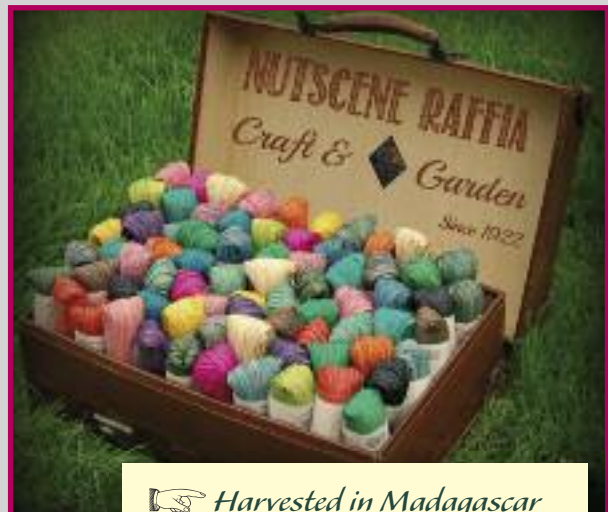

TELEPHONE: +44 (0)1307 468589 EMAIL: SALES@NUTSCENE.COM

Versatile, Colourful - Raffia

👉 Christmas colours are ever popular: Ruby Red, Hunter Green and Cranberry now available.

Nutscene offer a profusion of Raffia colours, 21 to choose from. These hanks are handy for craft, decorative tying and useful in the garden. (Packed in 6's).

👉 Used for crafts

👉 3 Pack Raffia, the way to display (6 per box).

👉 Harvested in Madagascar from sustainable resources.

Craft, Gardening, Floristry

GRAFB

GRAFBJ

GRAFBRW

GRAFE