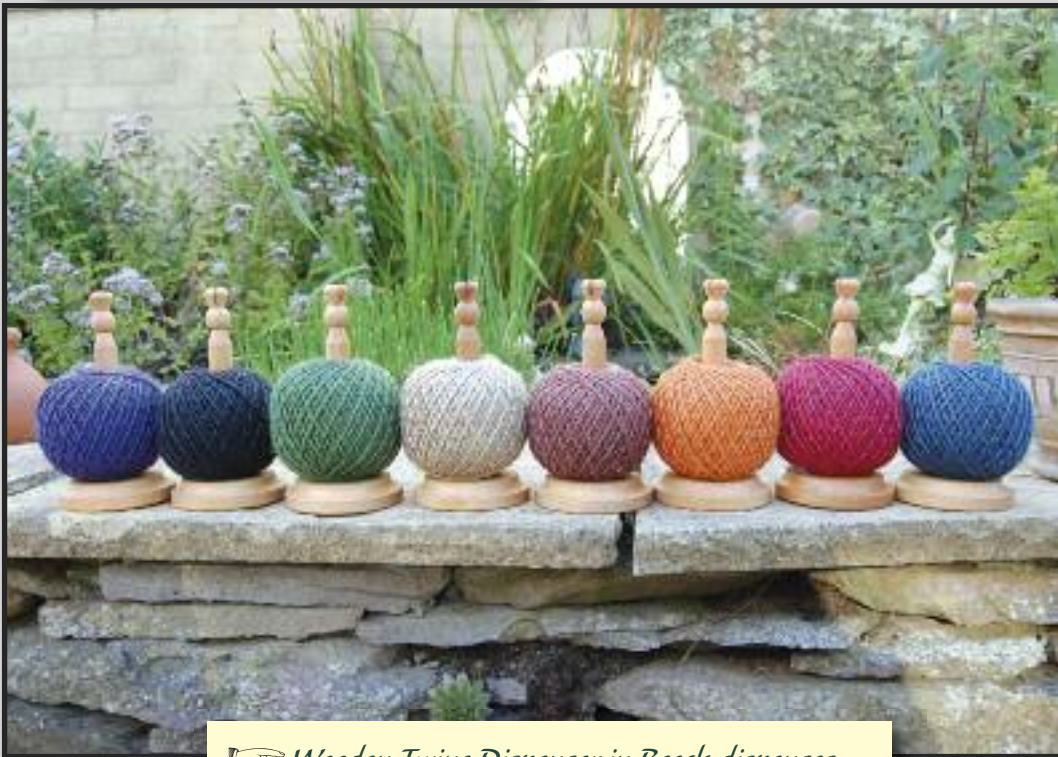

☞ *Nutscene Jute Fillis, pocket, handy, economy and jumbo spools.*

☞ *Mossing and florists twines, Natural, Green Jute and Poly Twine.*

 *Wooden Twine Dispenser with integrated cutter.*

 *Medium Ball - 130mt each fits on stand.*