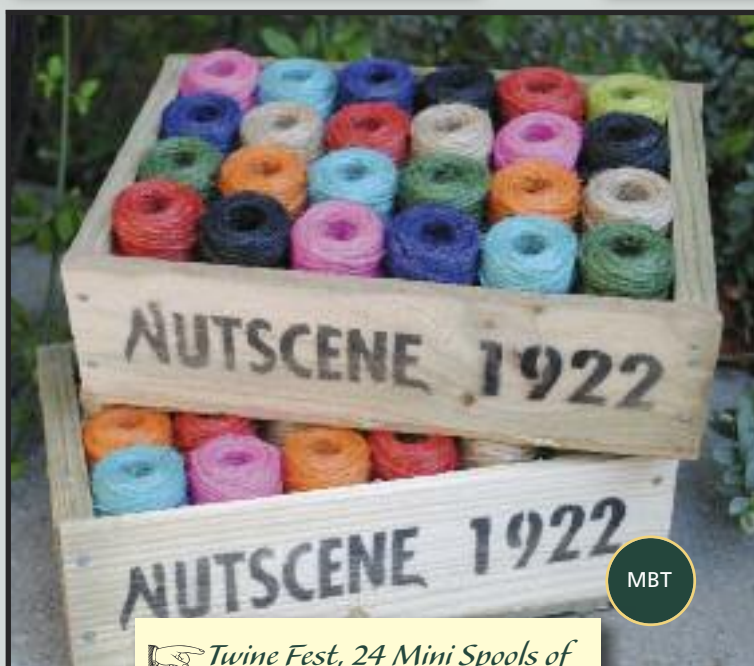

MBT

👉 *Twine Fest, 24 Mini Spools of
Nutscene in recycled box.*