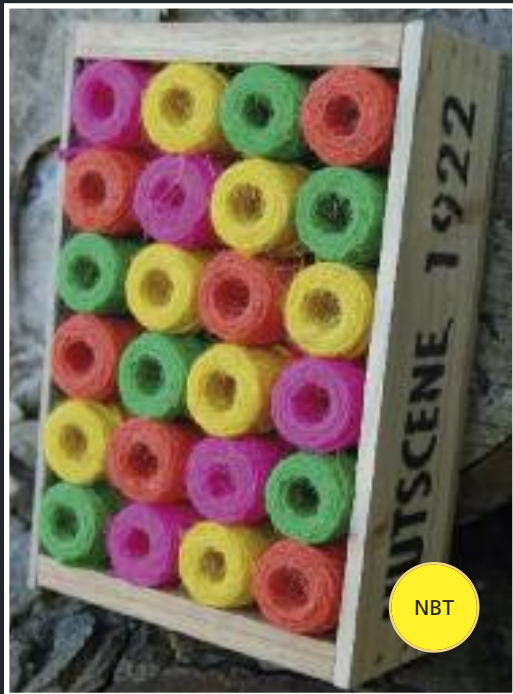

 Neon Mini Spools (8 pack of twine).

NBT

NS

 Spool of Neon - 2ply.

NP4

 4 pack of Neon Twines.

FABULOUS NEON

Nutscene: The Crafty Gardener