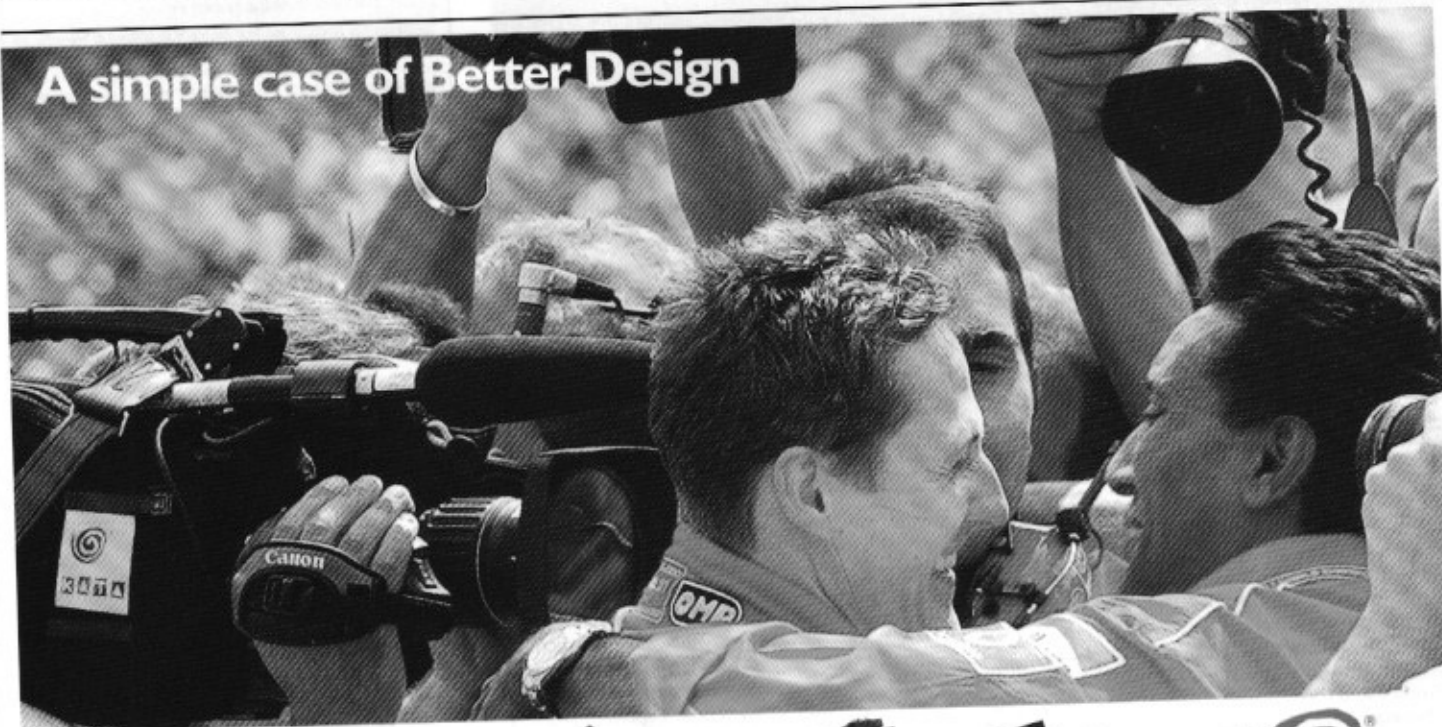

A simple case of Better Design