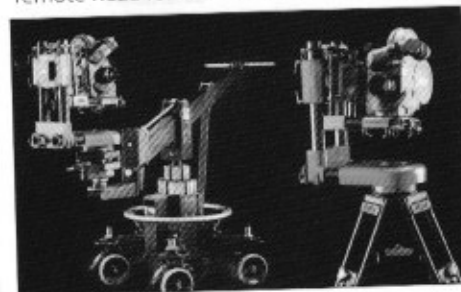

**CAMERAS / ACCESSORIES**

**Classic 16mm ▼  
By Pro8mm**

Pro8mm has introduced the new Classic Sixteen, a professional camera remanufactured at the company's Burbank facility. It is a standard 16mm camera that can accommodate both 16mm and Super 16mm film. (Note that while the camera can accommodate Super 16mm film, it is not a Super 16mm camera and will not produce the same results.) Available in a rich, scratch resistant hammered bronze finish, it has a textured, stylish, updated look. It features a C-mount lens, mirrored guillotine shutter, internal light meter CDS cell, variable ISO setting from 10-400, a through-the-lens reflex viewfinder with

**Mag adapter ▼  
By ARRI**

ARRI has introduced the Lite Mag to Studio Camera Adapter for the ARRICAM system, which allows Lite magazines to be mounted on the Studio camera. Film stock that should be used on the Studio camera but is loaded in Lite magazines can be used quickly on the Studio with the adapter. The adapter

ensures that all ARRICAM magazines can be used on both ARRICAM cameras. Contact ARRI, 845-353-1400, www.arri.com.

**Ulti-Head ▼  
By MRMC**

Mark Roberts Motion Control has announced its Ulti-Head, a new high-stability pan/tilt remote head for motion control. Designed for