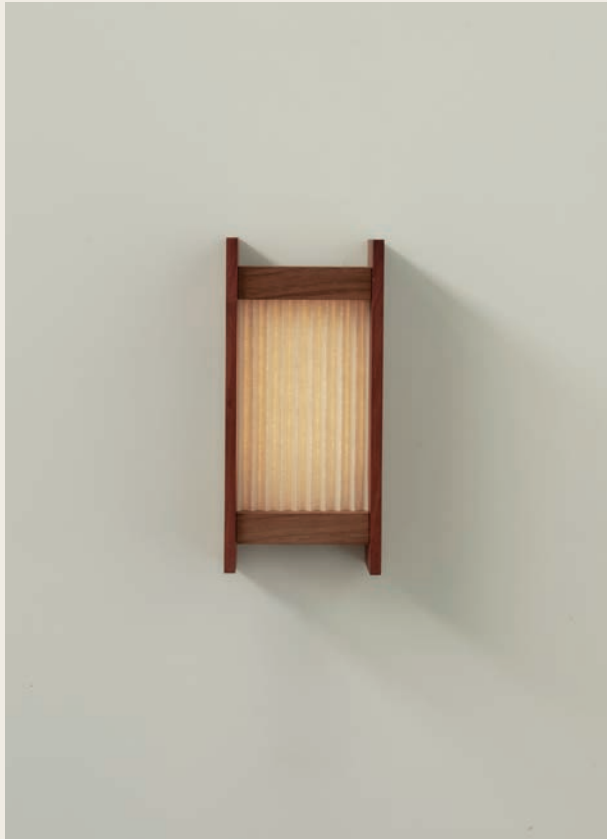

## PRICELIST

LINEAR — W01

160w x 340h x 120d  
Edition of 20  
\$1,500

LINEAR — W02

160w x 840h x 120d  
Edition of 20  
\$1,800

LINEAR — W03

170w x 1810h x 120d  
Edition of 1 (wall light)  
\$2,800