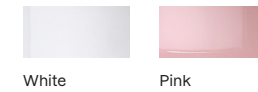

Honey

Standard fixtures included

- 1 x ceramic G9 lamp holder
- 1 x dimmable 3.5W 3000K (warm white) G9 LED globe – 300 lumen output

Pendant

- 1 x 80mm Ø ceiling canopy (black)
White also available on request
- 2 metres of 2 core flex (black)
White also available on request

1 year limited manufacturer's warranty
See website for details, terms & conditions

Materials

Slip cast ceramic stoneware with blown glass

Colour and finish options

Ceramic finishes:

Glass finishes:

Pendant

Size: 180 mm Ø x 130 mm
Weight: Approx. 2kg