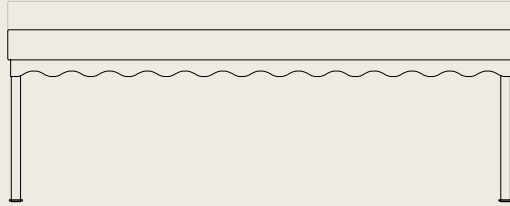

## Bellini Collection Standard Sizing —

Bellini 540 Bench

540L x 540W x 525mm H

450mm Seat Height

Weight: 12kg, 1m fabric required

Bellini 1340 Bench

1340L x 540W x 525mm H

450mm Seat Height