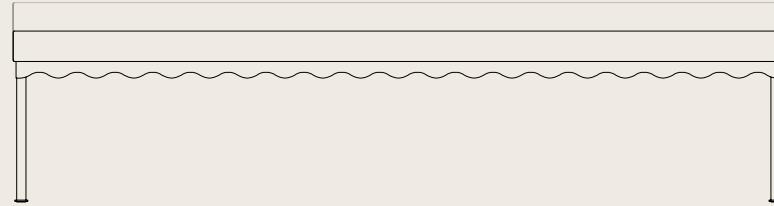

Bellini 2040 Bench

2040L x 540W x 525mm H

450mm Seat Height

Weight: 30kg, 2.2m fabric required

340L x 340W x 390mm H

Weight: 12kg