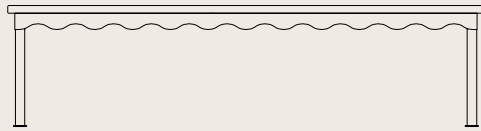

## Bellini Collection Standard Sizing —

Bellini 540 Bench

540L x 540W x 525mm H

450mm Seat Height

Weight: 12kg, 1m fabric required

Bellini 1340 Bench

1340L x 540W x 525mm H

450mm Seat Height

Weight: 20kg, 1.6m fabric required

Bellini 2040 Bench

2040L x 540W x 525mm H

450mm Seat Height

Weight: 30kg, 2.2m fabric required

Bellini Side Table

340L x 340W x 390mm H

Weight: 12kg

Bellini Coffee Table

1240L x 640W x 320mm H

Weight: 20kg

Bellini High Stool

340L x 340W x 650 / 750mm H

Weight: 8kg

0.25m fabric required

Bellini Low Stool