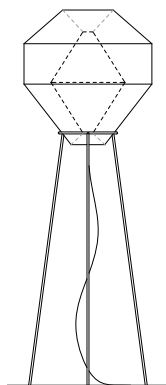

Mayu

Dimensions

Mayu Floor: 380 mm Ø x 1100 mm high

Approximate weight:

1.6kg

Materials

White mesh fabric on transparent backing
Power-coated steel floor stand

Voltage and maximum wattage

240V / 15W LED

Recommended globe

12W BC Warm White LED

Halogen and incandescent globes are not to be used as high heat output may damage the fabric shades

Standard fixtures included

- Black or white powder-coated floor stand
  other colours also available on request
- 3.5 metres of black or white plastic flex with inline foot switch (1.5m from shade) and wall plug
  Cloth flex and other colours available on request
- 1x 12W BC warm white LED globe

Care and maintenance

- Wipe off dust regularly with a clean dry soft cloth
- Remove any marks with a clean dampened soft cloth
- Liquids, detergents, abrasives and solvents should not be used to clean the fabric shades

Warranty

1 year limited manufacturer's warranty
See website for details, terms & conditions

Lead time

8-10 weeks

Mayu Floor

Colour and finish options

Floor Stand

(Other Dulux powder-coat colours available on request)

Powder-coated
Dulux
Flat White

Powder-coated
Dulux
Black Ace