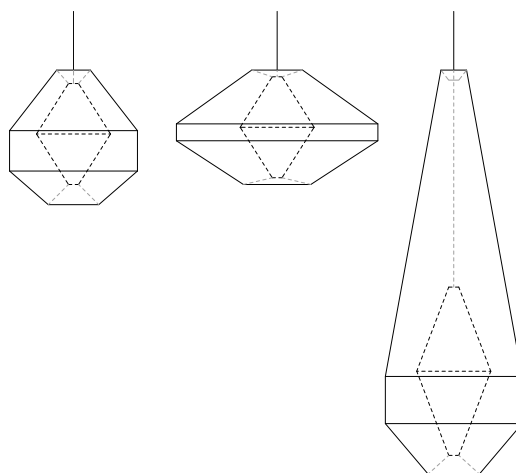

Mayu

Approximate overall dimensions

Mayu 01: 380 mm Ø x 400 mm high
Mayu 02: 600 mm Ø x 340 mm high
Mayu 03: 400 mm Ø x 1200 mm high

Approximate weights

Mayu 01: 1.2kg
Mayu 02: 1.7kg
Mayu 03: 1.8kg

Materials

White mesh fabric on transparent backing

Voltage and maximum wattage

240V / 15W

Recommended globe

12W warm white LED
Halogen and incandescent globes are not to be used as high heat output may damage the fabric shades

Standard fixtures included

- 1 x 80mm Ø white ceiling canopy
  Black or silver also available on request
- 2 metres of white cloth flex
  Additional length & other colours available on request
- 1 x dimmable 12W BC warm white LED globe

Installation

- Must be installed by a qualified electrician

Care and maintenance

- Wipe off dust regularly with a clean dry soft cloth
- Remove any marks with a clean dampened soft cloth
- Liquids, detergents, abrasives and solvents should not be used to clean the fabric shades

Warranty

1 year limited manufacturer's warranty
See website for details, terms & conditions

Lead time

8-10 weeks

Mayu 01 | 02 | 03