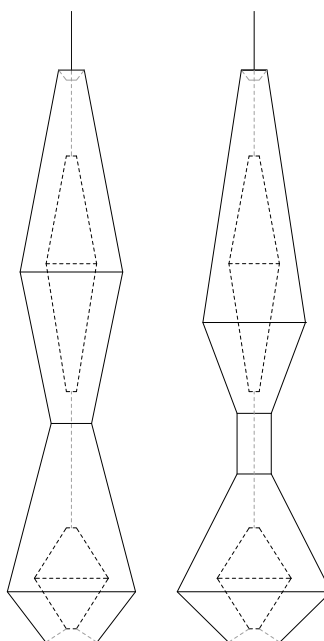

Mayu

Approximate overall dimensions

Mayu 04: 380 mm Ø x 1700 mm high

Mayu 05: 460 mm Ø x 1700 mm high

Approximate weights

Mayu 04: 2.2kg

Mayu 05: 2.2kg

Materials

White mesh fabric on transparent backing

Light source

4x Tridonic warm white LED plates - 2100lm / 15W total
240V driver - to be concealed in ceiling above canopy
Leading/trailing edge & phase cut dimmable as standard
Dali / DSI / Switch Dim drivers available on request

Standard fixtures included

- 1 x 80mm Ø ceiling canopy (white)
  Black or silver also available on request
  Ceiling canopies to house driver available on request
- 2 metres of white cloth flex
  Additional length & other colours available on request

Installation

- Must be installed by a qualified electrician

Care and maintenance

- Wipe off dust regularly with a clean dry soft cloth
- Remove any marks with a clean dampened soft cloth
- Liquids, detergents, abrasives and solvents should not be used to clean the fabric shades

Warranty

1 year limited manufacturer's warranty
See website for details, terms & conditions

Lead time

8-10 weeks

Mayu 04 | 05