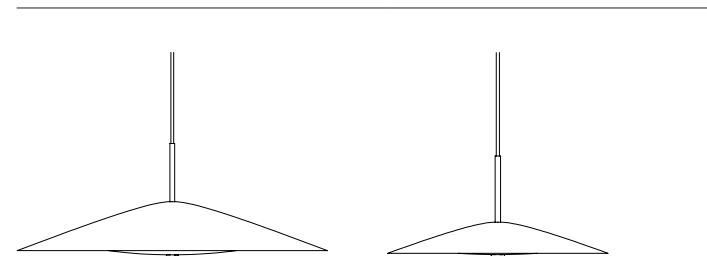

Leadtime

1-2 weeks (stocked items)
* Up to 18 weeks if out of stock

Materials

Powder-coated metal with acrylic diffuser

Colour and finish options

Metal finishes:

Broad Large Pendant

Size: 800mm Ø x 293mm H
Drop length: up to 3m
Weight: Approx. 8kg

Broad Small Pendant

Size: 500mm Ø x 239mm H
Drop length: up to 3m
Weight: Approx. 4kg

Coco Flip are a purposefully small Melbourne based design studio supporting local manufacturing.

We create furniture and lighting products with personality that last a lifetime.