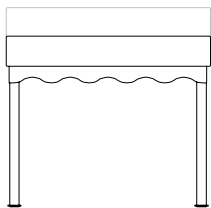

Bellini 540 Bench

Size: 540L x 540W x 525mm H  
450mm Seat Height  
Weight: 12kg, 1m fabric required

Bellini 1340 Bench

Size: 1340L x 540W x 525mm H  
450mm Seat Height  
Weight: 20kg, 1.6m fabric required