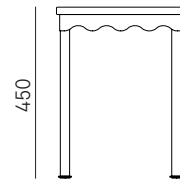

### Bellini Low Stool

Size: 340L x 340W x 450mm H  
Weight: 5kg  
0.25m fabric required