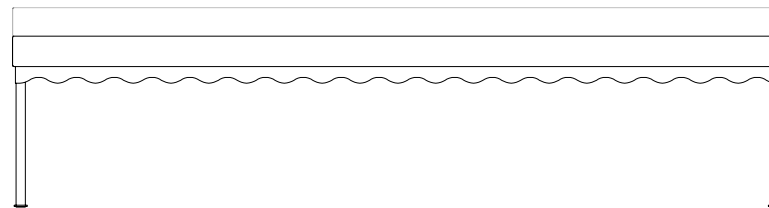

Bellini 540 Bench

Size: 540L x 540W x 525mm H  
450mm Seat Height  
Weight: 12kg, 1m fabric required

Bellini 1340 Bench

Size: 1340L x 540W x 525mm H  
450mm Seat Height  
Weight: 20kg, 1.6m fabric required