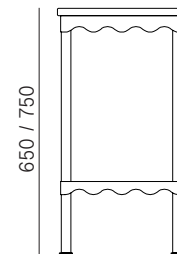

### Bellini Low Stool

Size: 340L x 340W x 450mm H  
Weight: 5kg  
0.25m fabric required