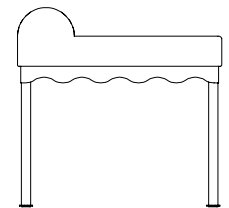

Custom Sizing:

Available on request