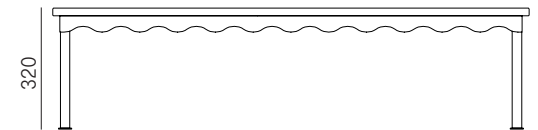

## Customisation:

Custom length / width / height  
available on request

Bellini Side Table

Size: 340L x 340W x 390mm H  
Weight: 12kg

Bellini Coffee Table

Size: 1240L x 640W x 320mm H  
Weight: 20kg

Coco Flip are a purposefully small Melbourne based design studio supporting local manufacturing.