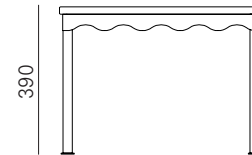

## Customisation:

Custom length / width / height  
available on request

Bellini Side Table

Size: 340L x 340W x 390mm H  
Weight: 12kg

Bellini Coffee Table

Size: 1240L x 640W x 320mm H  
Weight: 20kg

Coco Flip are a purposefully small Melbourne based design studio supporting local manufacturing.