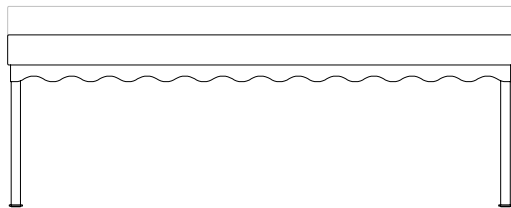

Bellini 540 Bench

Size: 540L x 540W x 525mm H  
450mm Seat Height  
Weight: 12kg, 1m fabric required

Bellini 1340 Bench

Size: 1340L x 540W x 525mm H  
450mm Seat Height  
Weight: 20kg, 1.6m fabric required