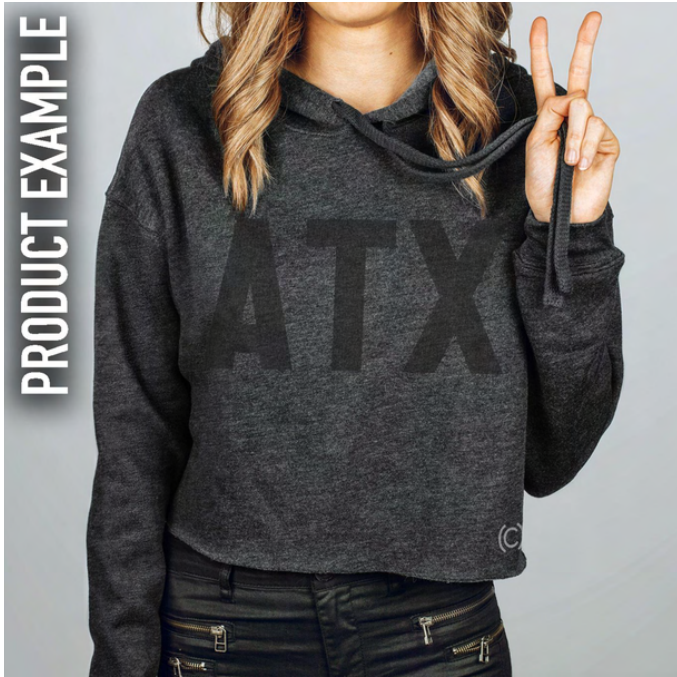

CROP FLEECE

HOODIE

ULTRA SOFT 60 COTTON / 40 POLY BLEND WOMEN'S FIT

○ ○ ○ ○ ○ ○ ○

MSRP: $68

WHOLESALE: $34

MINIMUM: 6 PER STYLE

14

○ ○ ○ ○ ○ ○ ○

HEATHER CHARCOAL

PRODUCT EXAMPLE

ITEM # CFH-HC
S M L XL